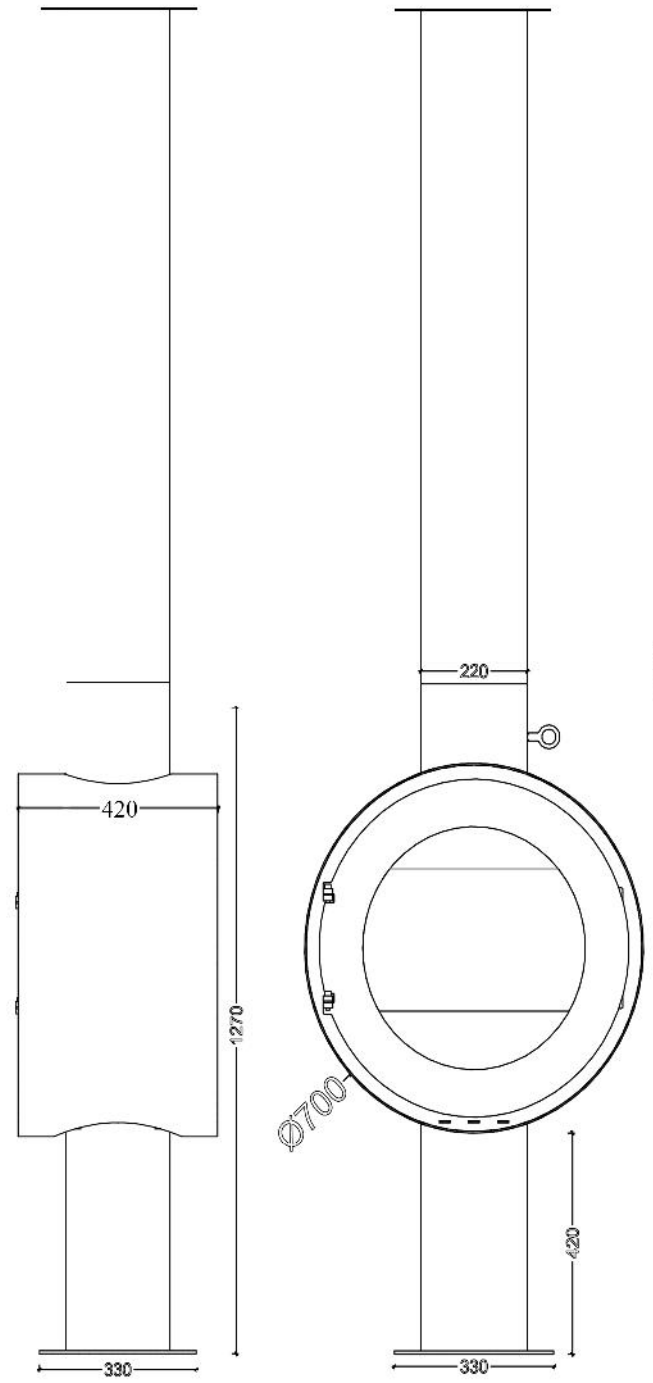

# CENTRAL WOOD FIREPLACE

# IRIS DF 70 -P

 277 kg     9-14 KW     55CM    

- Free-standing Metal Fireplace
  - Double sided
  - Chimney Diameter 22cm
  - Double Combustion
- CE Certificate NO:9844

**FLAMME ROUGE**

Halat-Highway- Tel:09.478985/6 - 03.880633 70.210222  70.250500