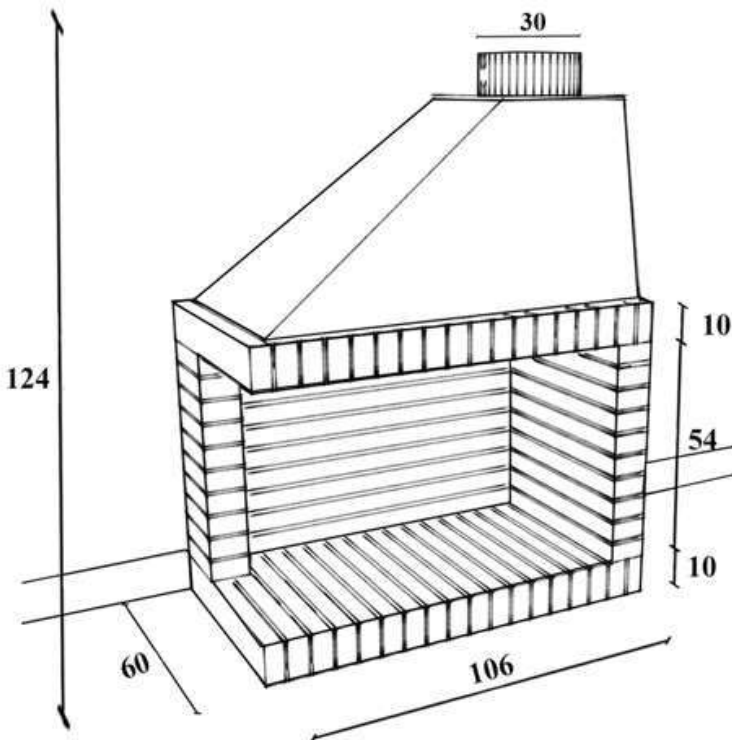

→ Description

→ Color:

- Red 
- Black 
- Rustic 

→ Weight : 400 Kg

→ Dimensions

→ Installation:

- Type 1:

- Type 2: