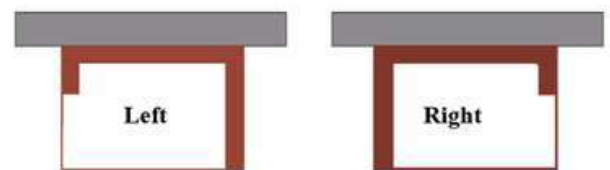

→ Description

→ Color:

- Red 
- Black 
- Rustic 

→ Weight : 400 Kg

→ Dimensions

→ Installation:

- Type 1:

- Type 2: