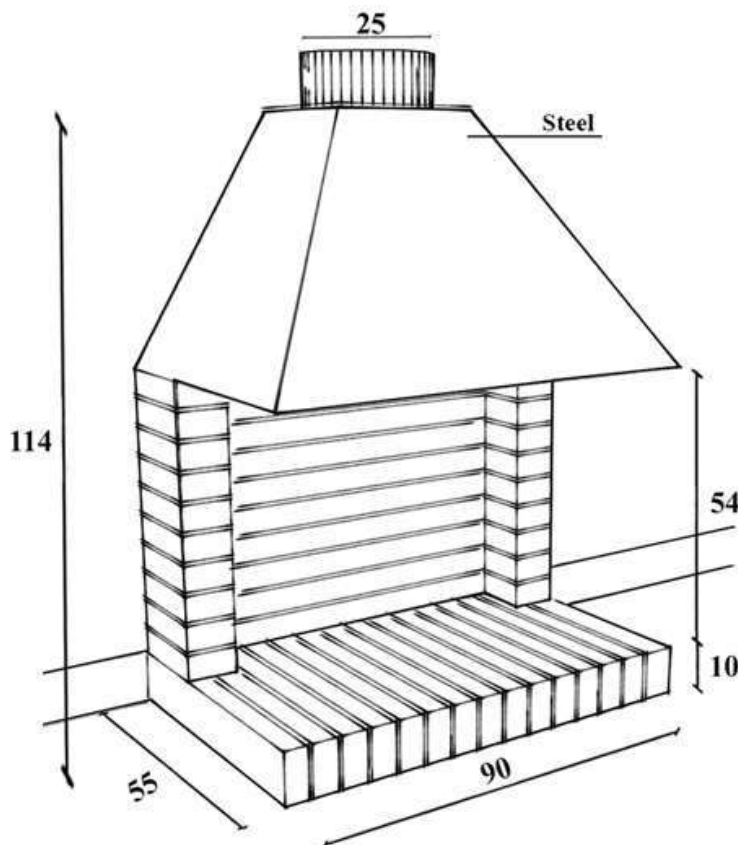

→ Description

→ Color:

- Red 
- Black 
- Rustic 

→ Weight : **250 Kg**

→ Dimensions

→ Installation:

- Type 1: