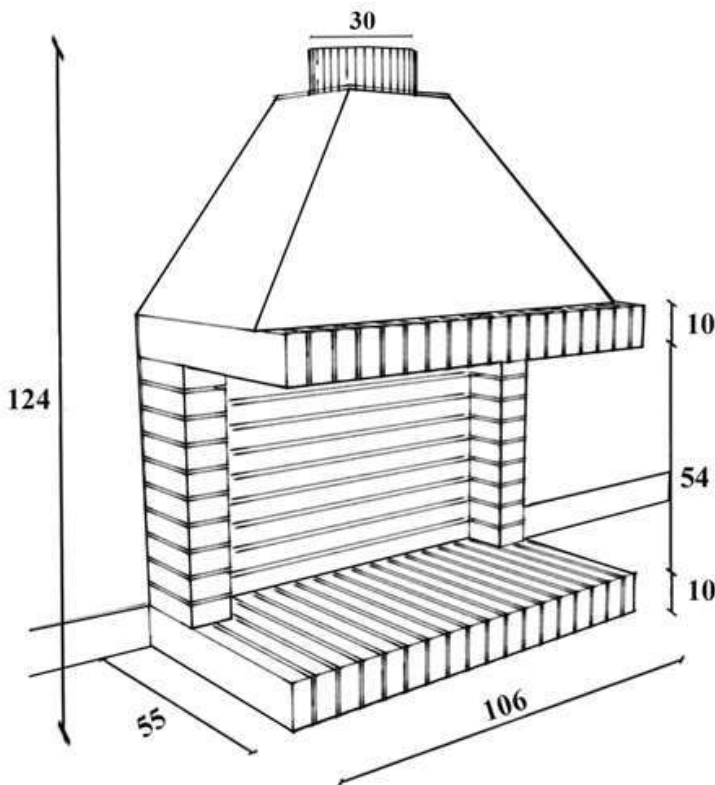

→ Description

→ Color:

- Red 
- Black 
- Rustic 

→ Weight : **360 Kg**

→ Dimensions

→ Installation:

- Type :