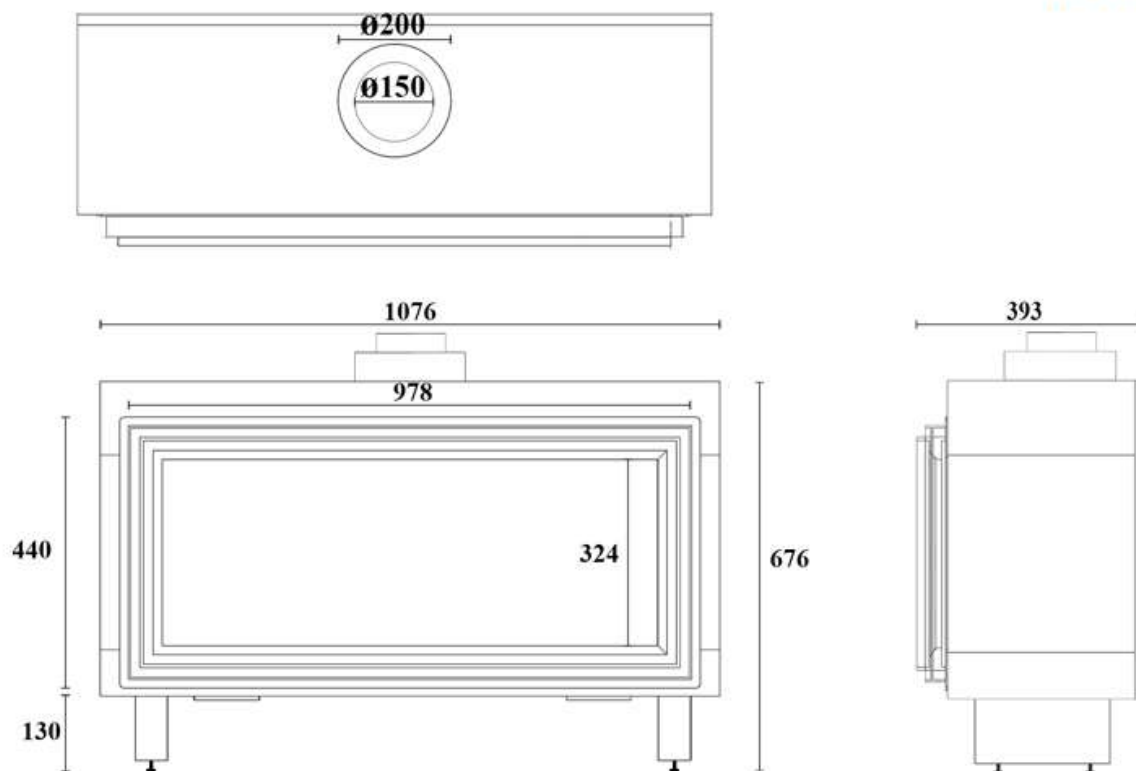

GAS FIREPLACE

FH - A

➔➔➔ Dimensions

FLAMME ROUGE

Halat - Highway - Near Chamsine Bakery

www.flammerouge-lb.com E: info@flammerouge-lb.com