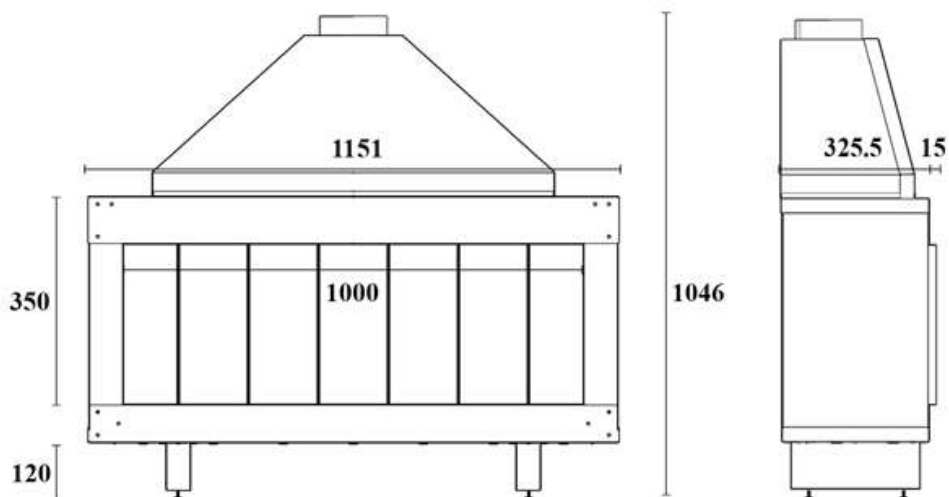

- ➔➔ Option: Double Burner
- ➔➔ Dimensions

FLAMME ROUGE

Halat - Highway - Near Chamsine Bakery

www.flammerouge-lb.com E: info@flammerouge-lb.com