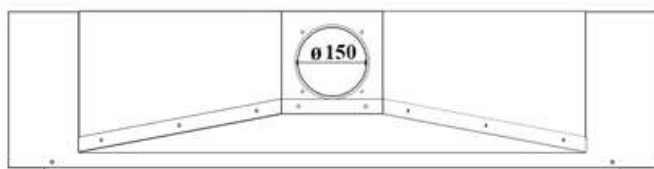

# OPEN FIREBOX - GAS

OP.G - 120

➔➔ Option: Double Burner

➔➔ Dimensions

**FLAMME ROUGE**

Halat - Highway - Near Chamsine Bakery

[www.flammerouge-lb.com](http://www.flammerouge-lb.com) E: [info@flammerouge-lb.com](mailto:info@flammerouge-lb.com)