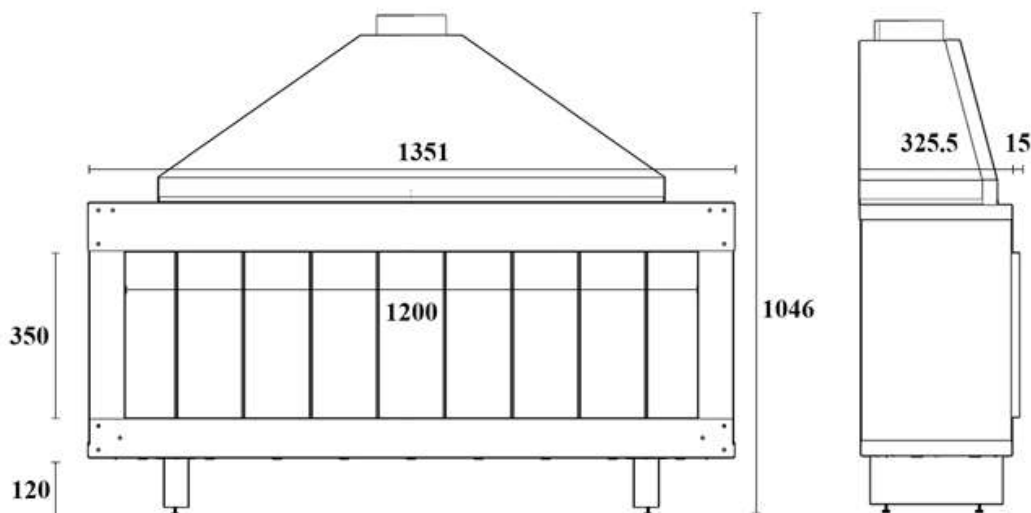

# OPEN FIREBOX - GAS

OP.G - 120

➔➔ Option: Double Burner

➔➔ Dimensions

**FLAMME ROUGE**

Halat - Highway - Near Chamsine Bakery

[www.flammerouge-lb.com](http://www.flammerouge-lb.com) E: [info@flammerouge-lb.com](mailto:info@flammerouge-lb.com)