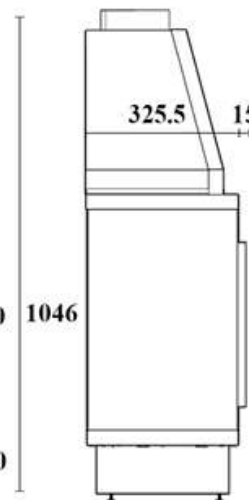

# OPEN FIREBOX - GAS

OP.G - 250

➡➡ Option: Double Burner

➡➡ Dimensions

FLAMME ROUGE

Halat - Highway - Near Chamsine Bakery

www.flammerouge-lb.com E: info@flammerouge-lb.com