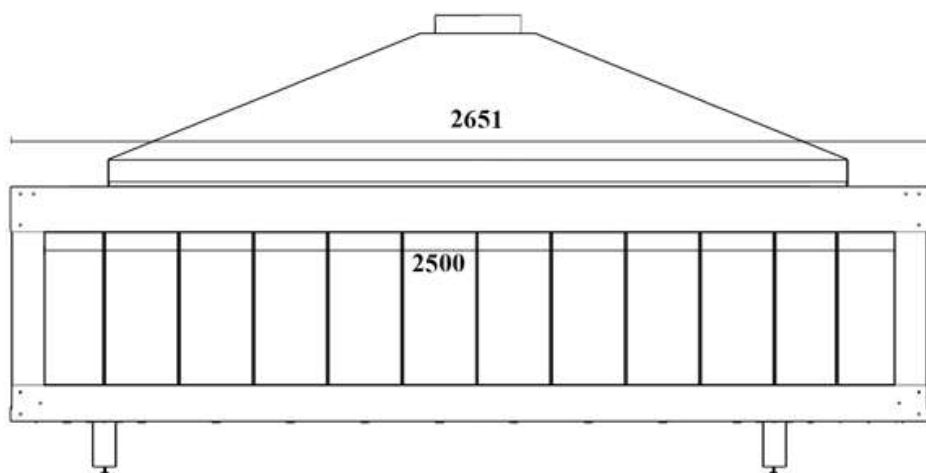

# OPEN FIREBOX - GAS

OP.G - 250

➡➡ Option: Double Burner

➡➡ Dimensions

FLAMME ROUGE

Halat - Highway - Near Chamsine Bakery

www.flammerouge-lb.com E: info@flammerouge-lb.com