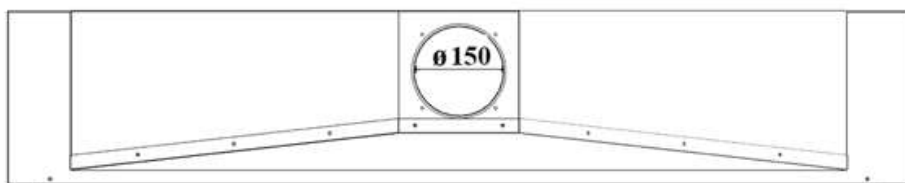

# OPEN FIREBOX - GAS

OP.G - 250

➡➡ Option: Double Burner

➡➡ Dimensions

FLAMME ROUGE

Halat - Highway - Near Chamsine Bakery

www.flammerouge-lb.com E: info@flammerouge-lb.com