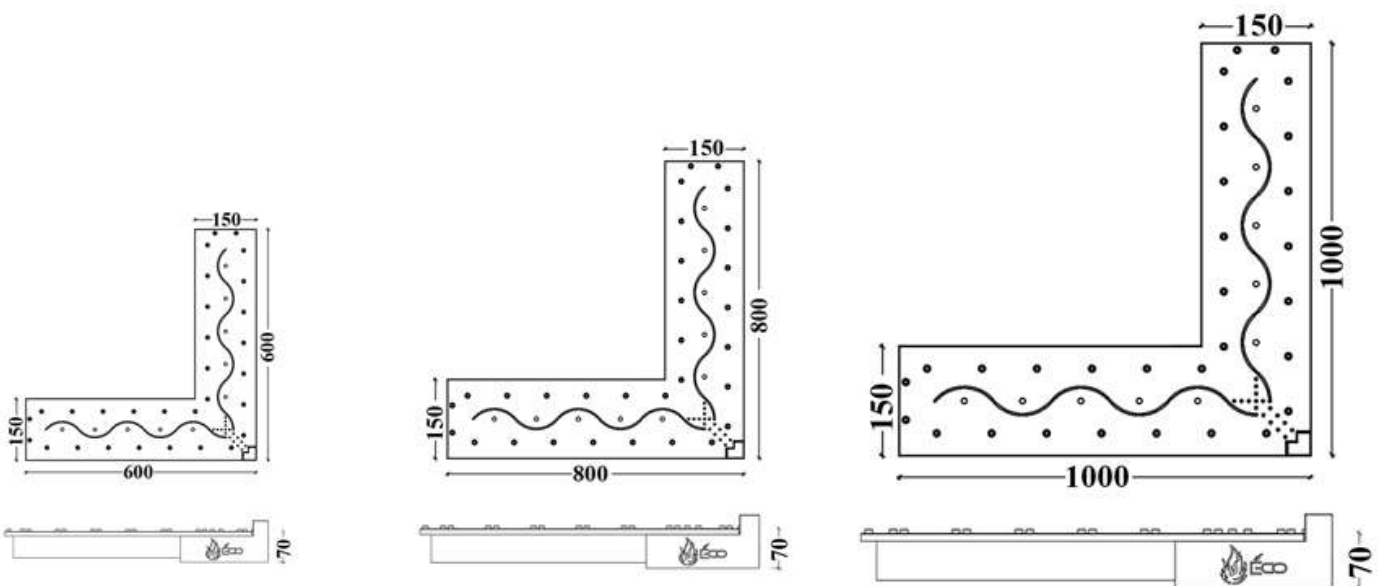

# GAS - BURNER

G.BUR-C

➡➡ **Option: Double Burner**

➡➡ **Dimensions**

**FLAMME ROUGE**

Halat - Highway - Near Chamsine Bakery

[www.flammerouge-lb.com](http://www.flammerouge-lb.com) E: [info@flammerouge-lb.com](mailto:info@flammerouge-lb.com)