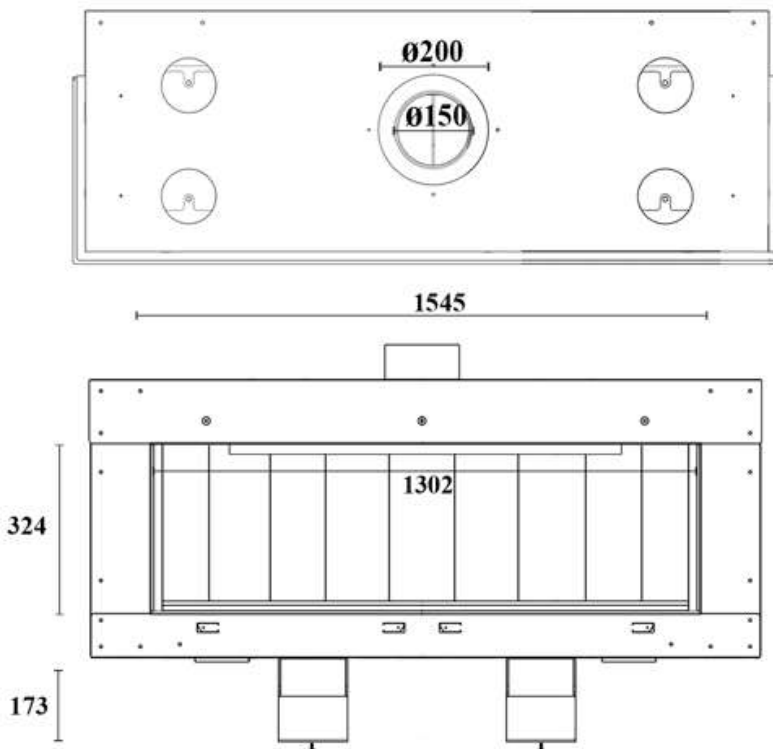

GAS FIREPLACE - Frameless

F.FH - B 130

➔➔➔ Dimensions

FLAMME ROUGE

Halat - Highway - Near Chamsine Bakery

www.flammerouge-lb.com E: info@flammerouge-lb.com