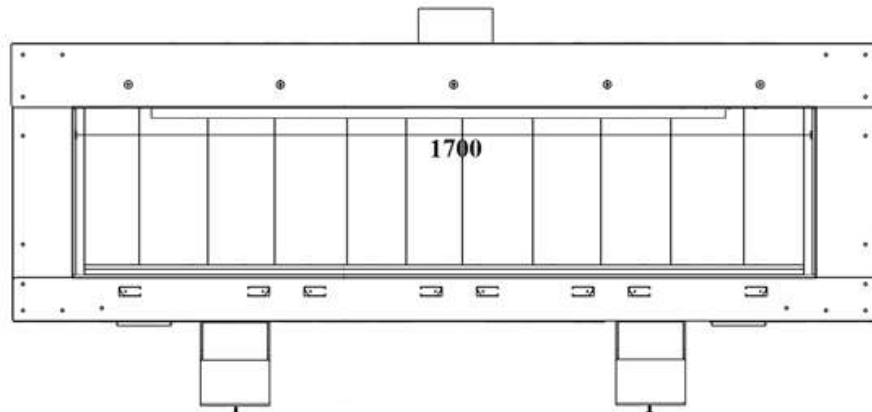

GAS FIREPLACE - Frameless

F.FH - D

➔➔➔ Dimensions

FLAMME ROUGE

Halat - Highway - Near Chamsine Bakery

www.flammerouge-lb.com E: info@flammerouge-lb.com