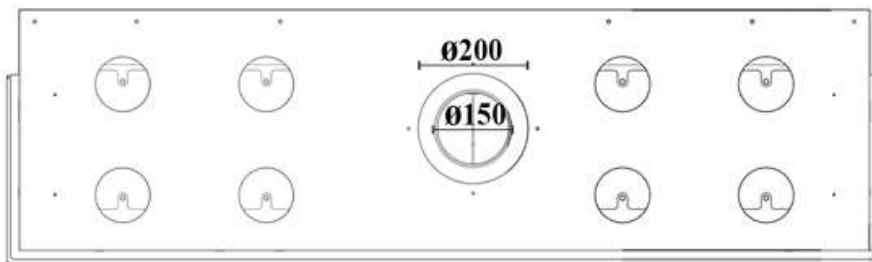

GAS FIREPLACE - Frameless

F.FH - D

➔➔➔ Dimensions

FLAMME ROUGE

Halat - Highway - Near Chamsine Bakery

www.flammerouge-lb.com E: info@flammerouge-lb.com