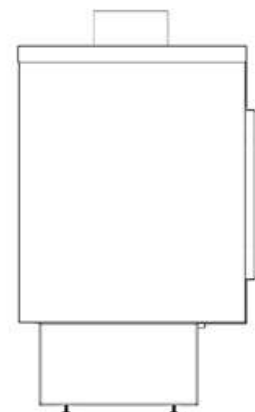

GAS FIREPLACE - Frameless

F.FH - D

➔➔➔ Dimensions

FLAMME ROUGE

Halat - Highway - Near Chamsine Bakery

www.flammerouge-lb.com E: info@flammerouge-lb.com