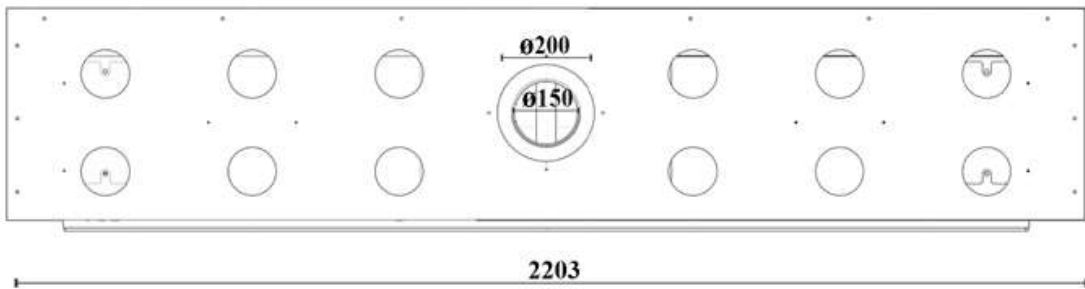

GAS FIREPLACE - Frameless

F.FH - E

➔ Dimensions

FLAMME ROUGE

Halat - Highway - Near Chamsine Bakery

www.flammerouge-lb.com E: info@flammerouge-lb.com