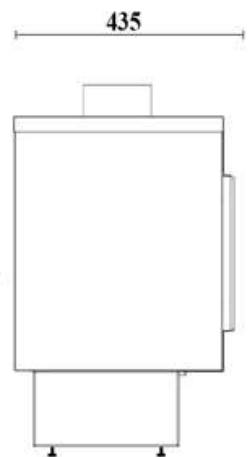

GAS FIREPLACE - Frameless

F.FH - E

➔ Dimensions

FLAMME ROUGE

Halat - Highway - Near Chamsine Bakery

www.flammerouge-lb.com E: info@flammerouge-lb.com