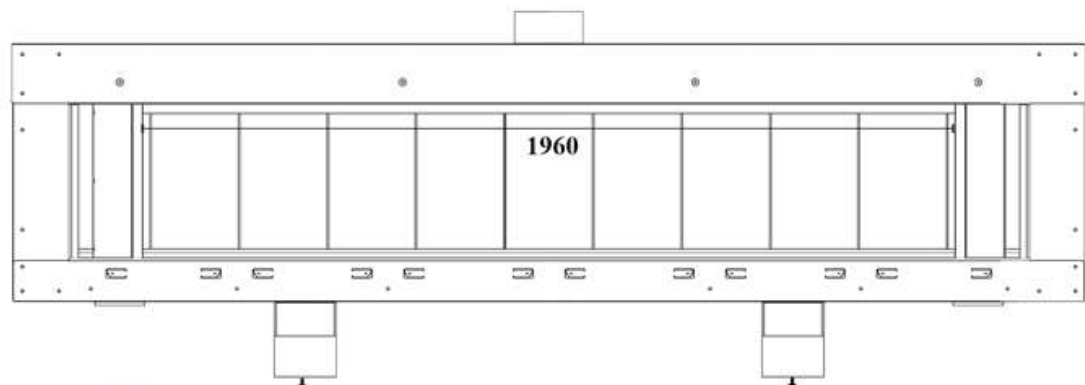

GAS FIREPLACE - Frameless

F.FH - E

➔ Dimensions

FLAMME ROUGE

Halat - Highway - Near Chamsine Bakery

www.flammerouge-lb.com E: info@flammerouge-lb.com