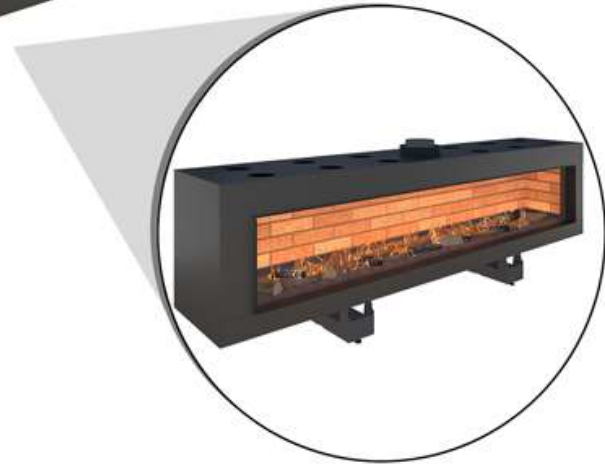

GAS FIREPLACE - Frameless

F.FH - E

➔ Dimensions

FLAMME ROUGE

Halat - Highway - Near Chamsine Bakery

www.flammerouge-lb.com E: info@flammerouge-lb.com