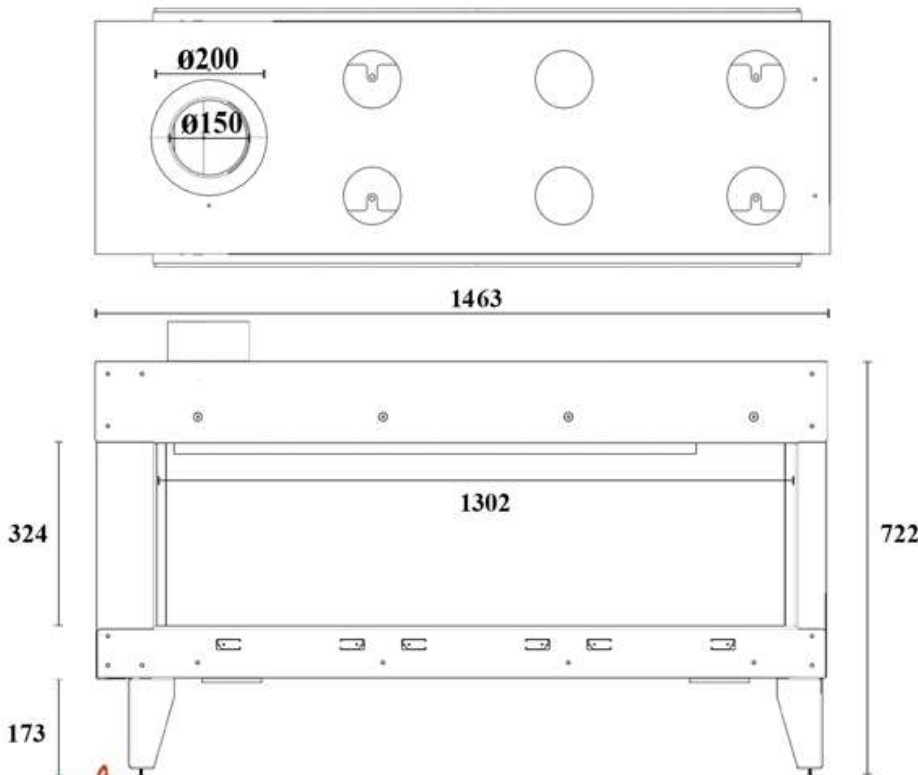

# GAS FIREPLACE - Frameless

F.DF - B120

## Dimensions

MERTIK MAXITROL system

FLAMME ROUGE

Halat - Highway - Near Chamsine Bakery

www.flammerouge-lb.com E: info@flammerouge-lb.com