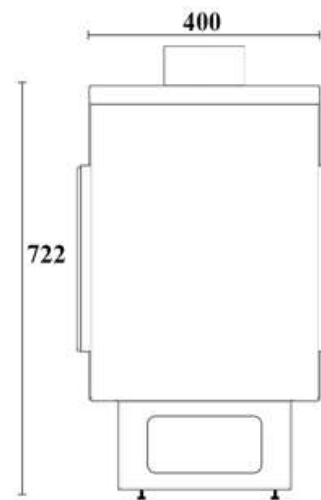

GAS FIREPLACE - Frameless

F.DF - C

Dimensions

FLAMME ROUGE

Halat - Highway - Near Chamsine Bakery

www.flammerouge-lb.com E: info@flammerouge-lb.com