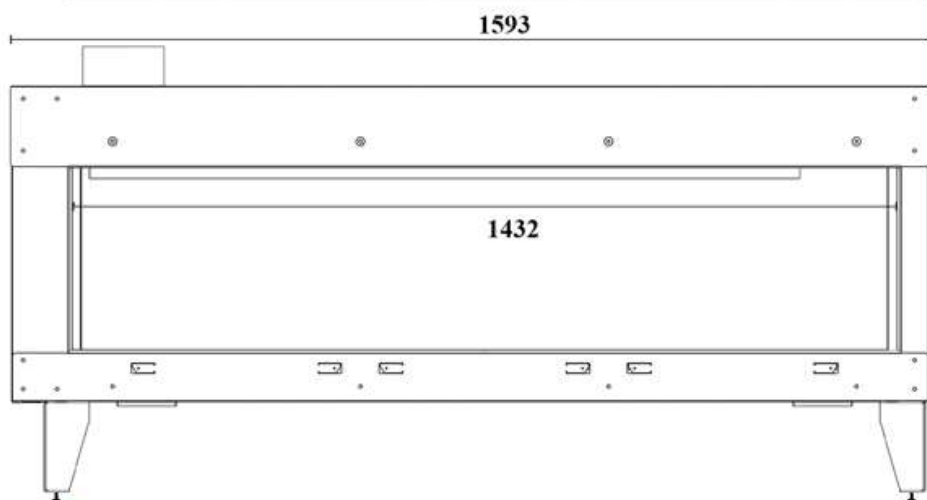

GAS FIREPLACE - Frameless

F.DF - C

Dimensions

FLAMME ROUGE

Halat - Highway - Near Chamsine Bakery

www.flammerouge-lb.com E: info@flammerouge-lb.com