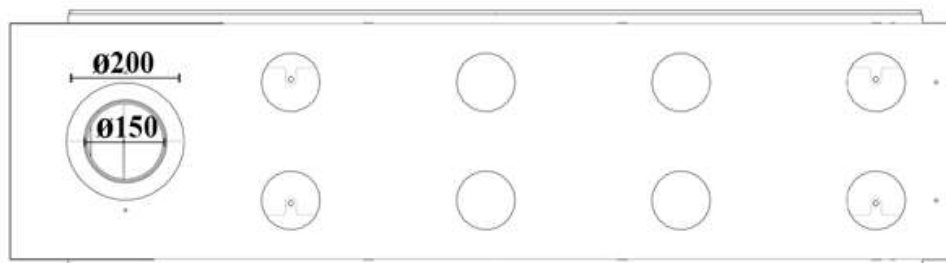

GAS FIREPLACE - Frameless

F.DF - C

Dimensions

FLAMME ROUGE

Halat - Highway - Near Chamsine Bakery

www.flammerouge-lb.com E: info@flammerouge-lb.com