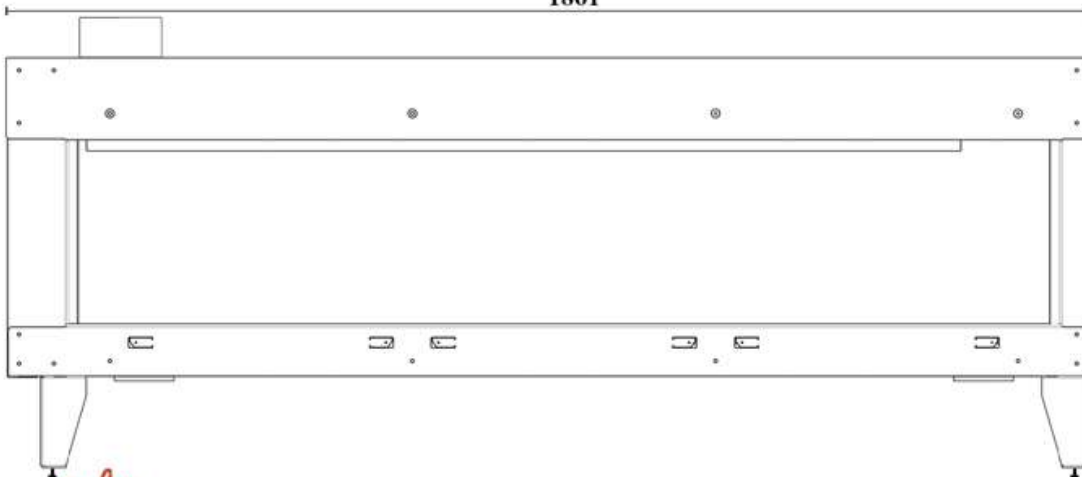

GAS FIREPLACE - Frameless

F.DF - D

MERTIK MAXITROL system
MADE IN GERMANY

→ Dimensions

1861

FLAMME ROUGE

Halat - Highway - Near Chamsine Bakery

www.flammerouge-lb.com E: info@flammerouge-lb.com