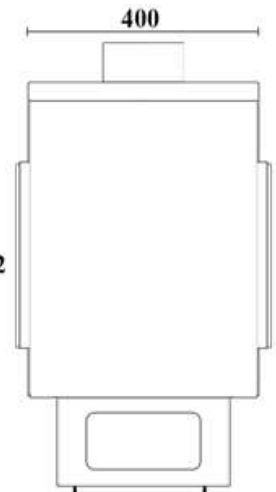

GAS FIREPLACE - Frameless

F.DF - D

MERTIK MAXITROL system
MADE IN GERMANY

→ Dimensions

1861

FLAMME ROUGE

Halat - Highway - Near Chamsine Bakery

www.flammerouge-lb.com E: info@flammerouge-lb.com