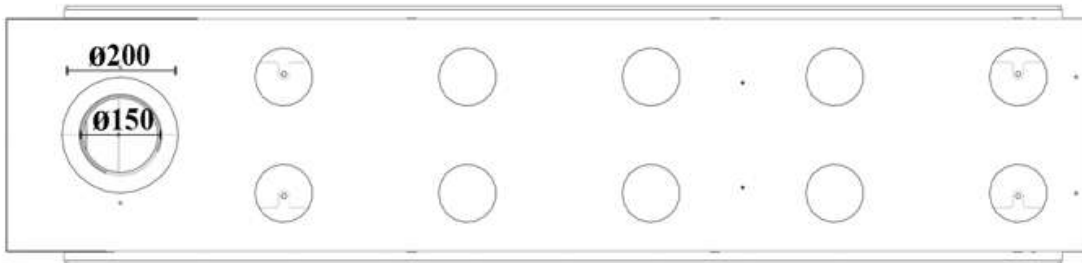

GAS FIREPLACE - Frameless

F.DF - D

MERTIK MAXITROL system
MADE IN GERMANY

→ Dimensions

1861

FLAMME ROUGE

Halat - Highway - Near Chamsine Bakery

www.flammerouge-lb.com E: info@flammerouge-lb.com