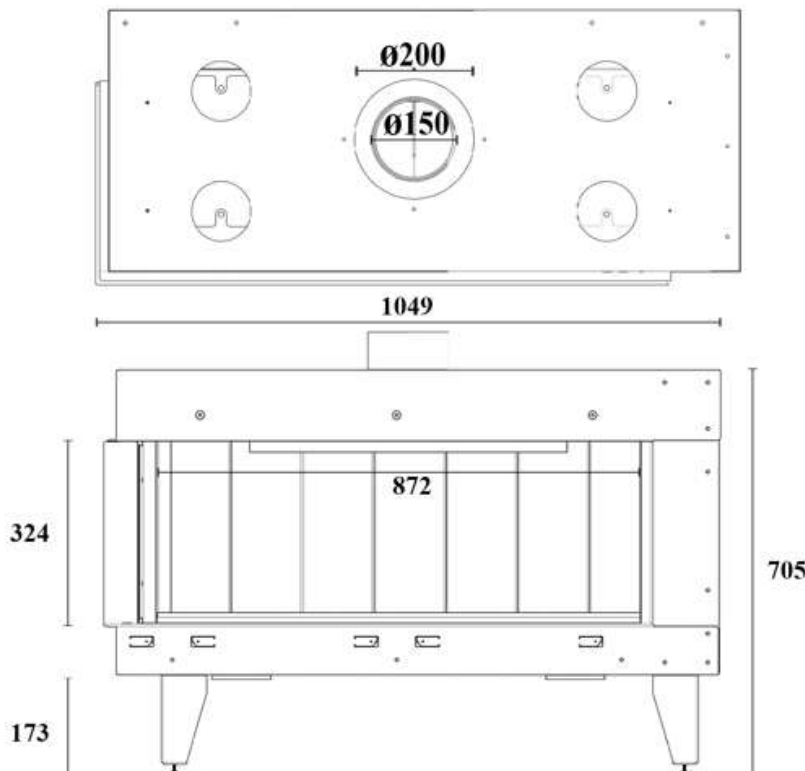

GAS FIREPLACE - Frameless

FLH - A

➔➔➔ Dimensions

FLAMME ROUGE

Halat - Highway - Near Chamsine Bakery

www.flammerouge-lb.com E: info@flammerouge-lb.com