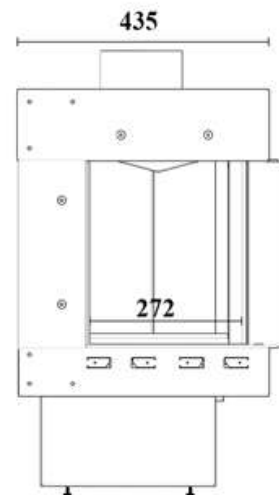

GAS FIREPLACE - Frameless

FLH - A

➔➔➔ Dimensions

FLAMME ROUGE

Halat - Highway - Near Chamsine Bakery

www.flammerouge-lb.com E: info@flammerouge-lb.com