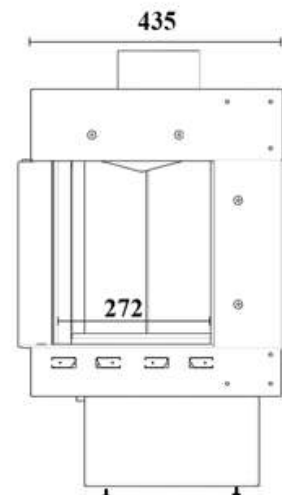

➔ Dimensions

FLAMME ROUGE

Halat - Highway - Near Chamsine Bakery

www.flammerouge-lb.com E: info@flammerouge-lb.com