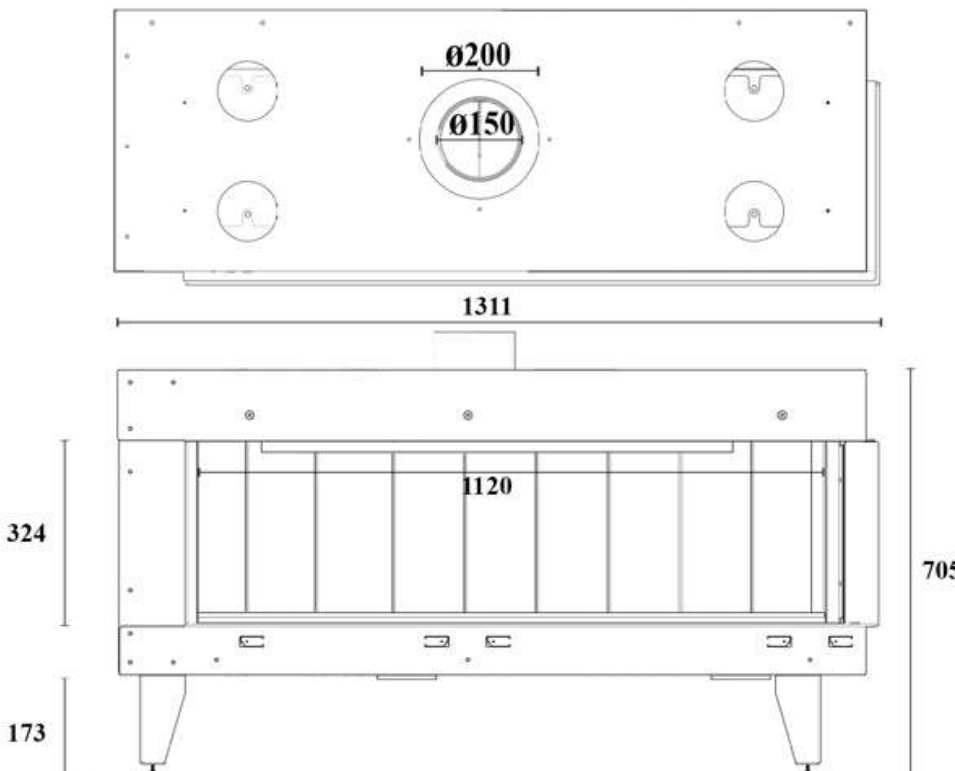

# GAS FIREPLACE - Frameless

FRH - B

## ➔ Dimensions

FLAMME ROUGE

Halat - Highway - Near Chamsine Bakery

www.flammerouge-lb.com E: info@flammerouge-lb.com