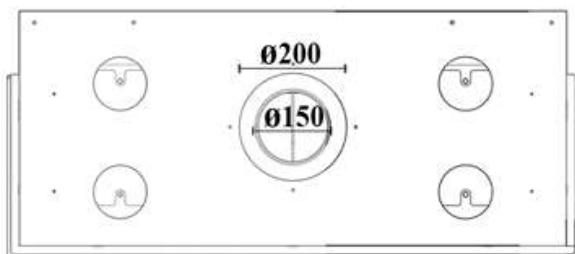

→ Dimensions

FLAMME ROUGE

Halat - Highway - Near Chamsine Bakery

www.flammerouge-lb.com E: info@flammerouge-lb.com