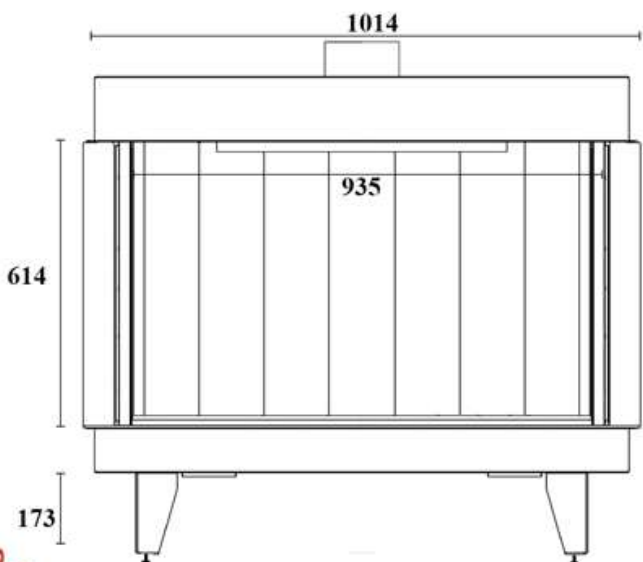

# GAS FIREPLACE - Frameless

F.3V - A - F

## → Dimensions

**FLAMME ROUGE**

Halat - Highway - Near Chamsine Bakery

www.flammerouge-lb.com E: info@flammerouge-lb.com