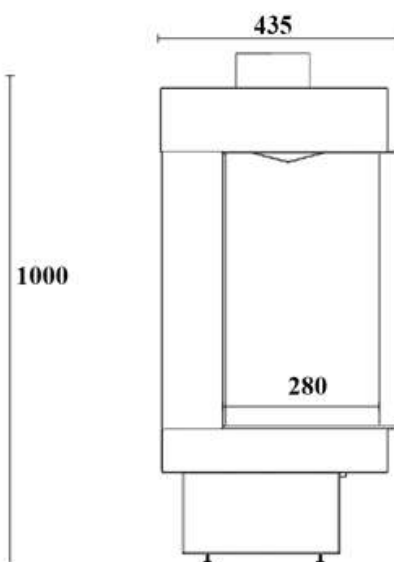

# GAS FIREPLACE - Frameless

F.3V - A - F

## → Dimensions

**FLAMME ROUGE**

Halat - Highway - Near Chamsine Bakery

www.flammerouge-lb.com E: info@flammerouge-lb.com