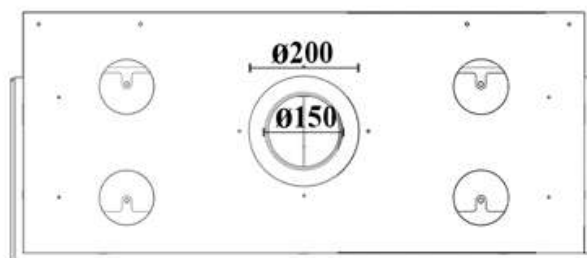

GAS FIREPLACE - Frameless

F.3V - A

➔➔➔ Dimensions

FLAMME ROUGE

Halat - Highway - Near Chamsine Bakery

www.flammerouge-lb.com E: info@flammerouge-lb.com