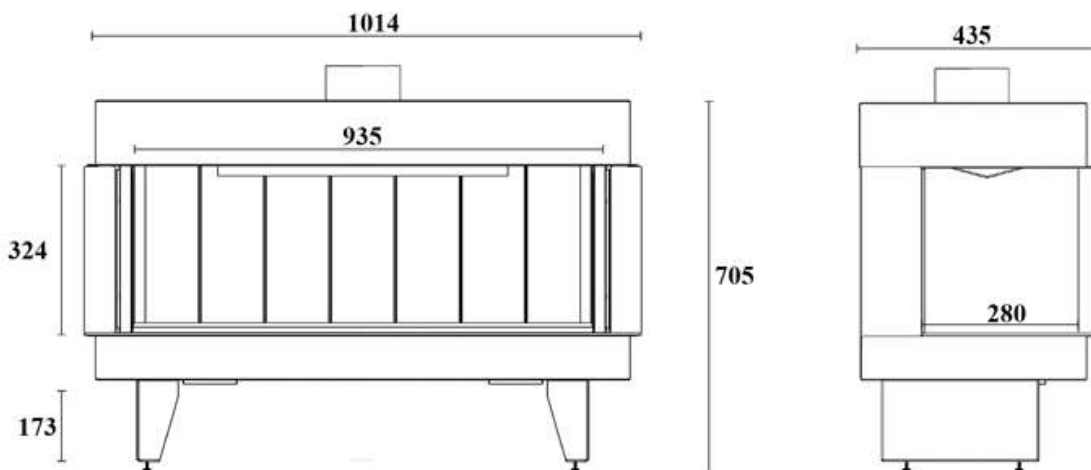

GAS FIREPLACE - Frameless

F.3V - A

➔➔➔ Dimensions

FLAMME ROUGE

Halat - Highway - Near Chamsine Bakery

www.flammerouge-lb.com E: info@flammerouge-lb.com