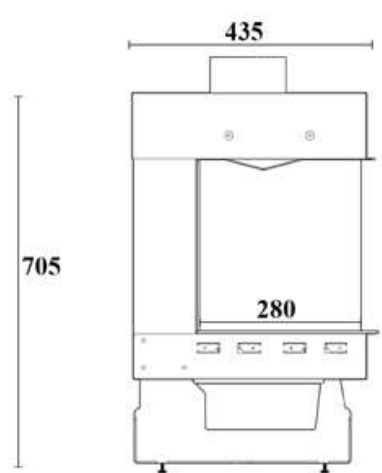

GAS FIREPLACE - Frameless

F.3V - C

➔➔➔ Dimensions

FLAMME ROUGE

Halat - Highway - Near Chamsine Bakery

www.flammerouge-lb.com E: info@flammerouge-lb.com