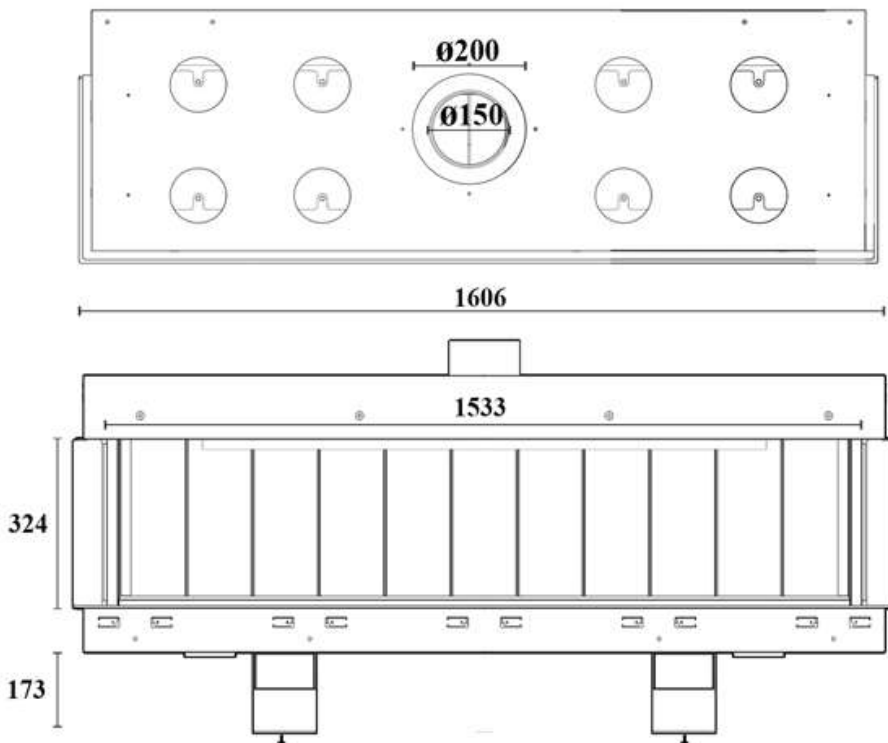

GAS FIREPLACE - Frameless

F.3V - C

➔➔➔ Dimensions

FLAMME ROUGE

Halat - Highway - Near Chamsine Bakery

www.flammerouge-lb.com E: info@flammerouge-lb.com