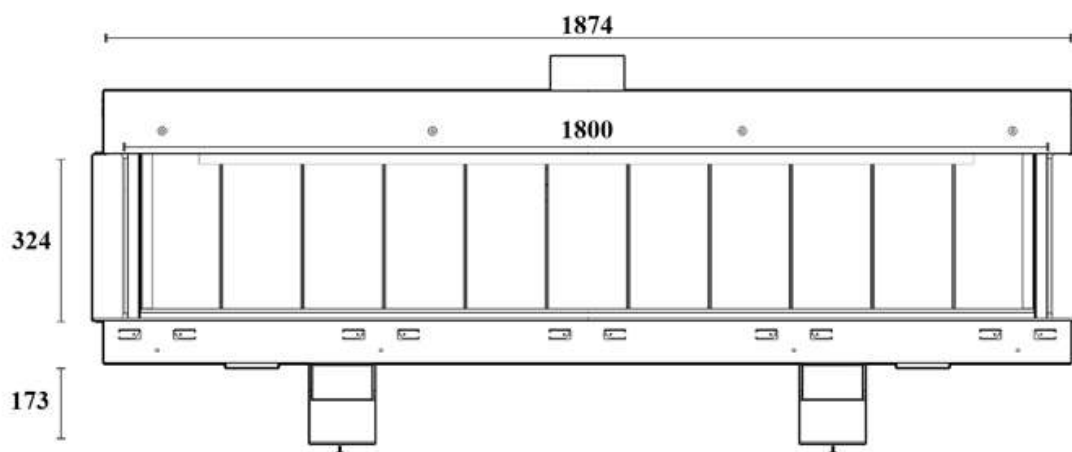

# GAS FIREPLACE - Frameless

F.3V - D

## ➔ Dimensions

MERTIK MAXITROL system

FLAMME ROUGE

Halat - Highway - Near Chamsine Bakery

www.flammerouge-lb.com E: info@flammerouge-lb.com