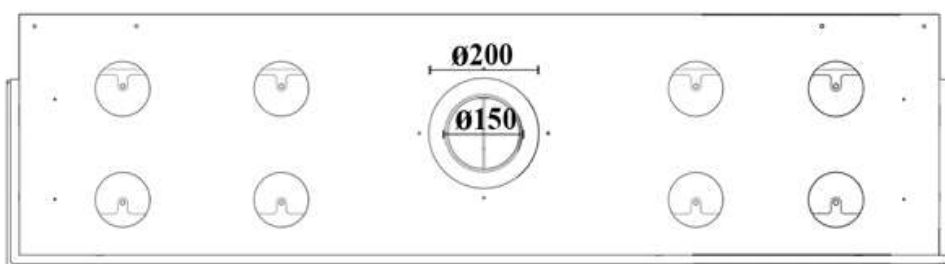

## ➔ Dimensions

MERTIK MAXITROL system

FLAMME ROUGE

Halat - Highway - Near Chamsine Bakery

www.flammerouge-lb.com E: info@flammerouge-lb.com