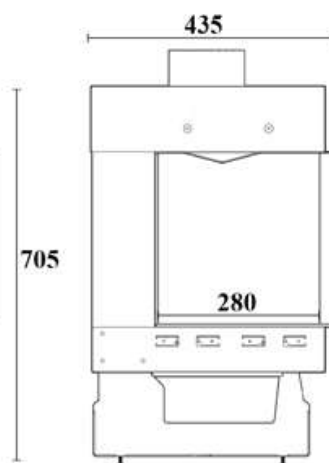

FLAMME ROUGE

Halat - Highway - Near Chamsine Bakery

www.flammerouge-lb.com E: info@flammerouge-lb.com