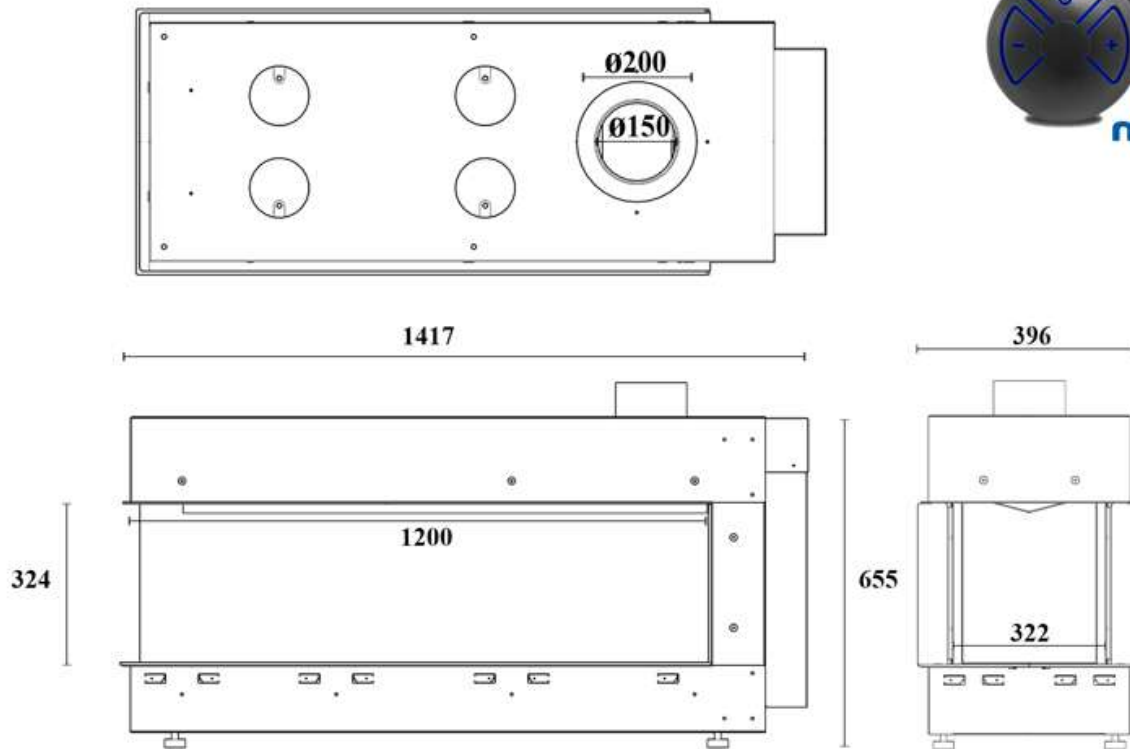

# GAS FIREPLACE - Frameless

F.Div - B120

## ➔➔➔ Dimensions

**FLAMME ROUGE**

Halat - Highway - Near Chamsine Bakery

[www.flammerouge-lb.com](http://www.flammerouge-lb.com) E: [info@flammerouge-lb.com](mailto:info@flammerouge-lb.com)