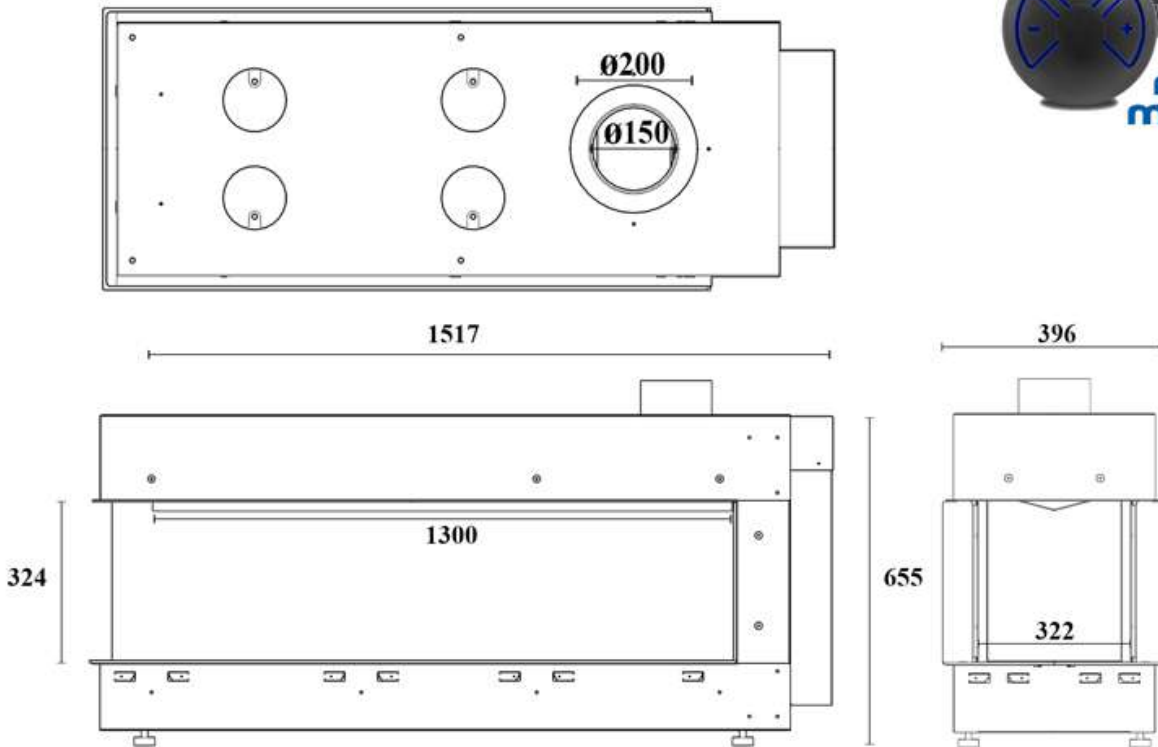

# GAS FIREPLACE - Frameless

F.Div - B130

## ➔➔➔ Dimensions

**FLAMME ROUGE**

Halat - Highway - Near Chamsine Bakery

[www.flammerouge-lb.com](http://www.flammerouge-lb.com) E: [info@flammerouge-lb.com](mailto:info@flammerouge-lb.com)