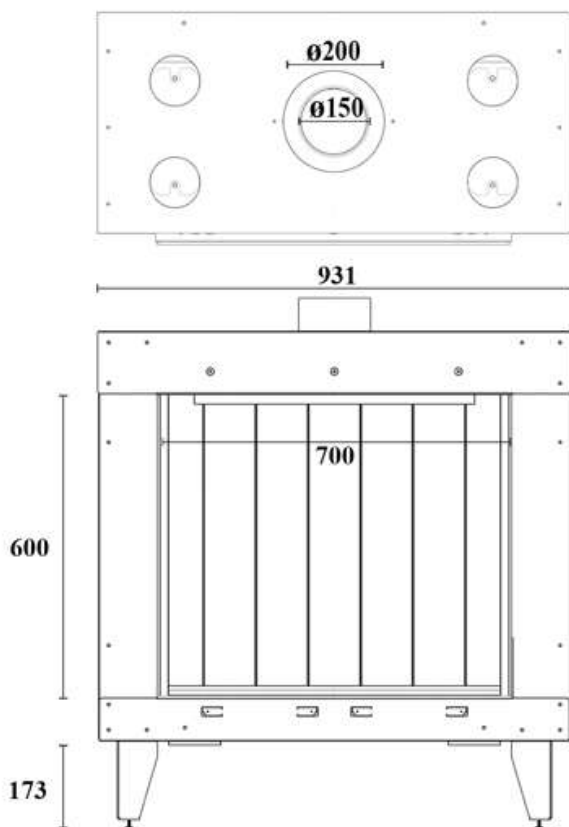

GAS FIREPLACE - Frameless

F.SQ - F 70x60

➔➔➔ Dimensions

**MERTIK
MAXITROL**
system

FLAMME ROUGE

Halat - Highway - Near Chamsine Bakery

www.flammerouge-lb.com E: info@flammerouge-lb.com