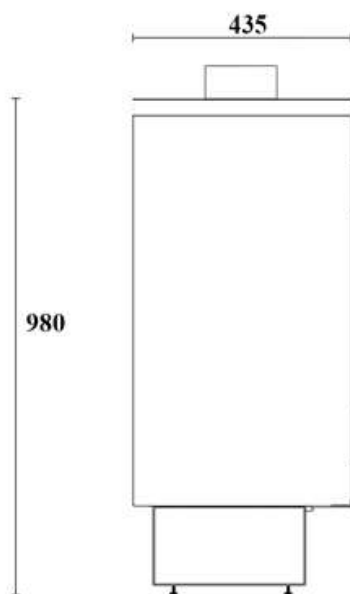

GAS FIREPLACE - Frameless

F.SQ - F 70x60

➔➔➔ Dimensions

**MERTIK
MAXITROL**
system

FLAMME ROUGE

Halat - Highway - Near Chamsine Bakery

www.flammerouge-lb.com E: info@flammerouge-lb.com