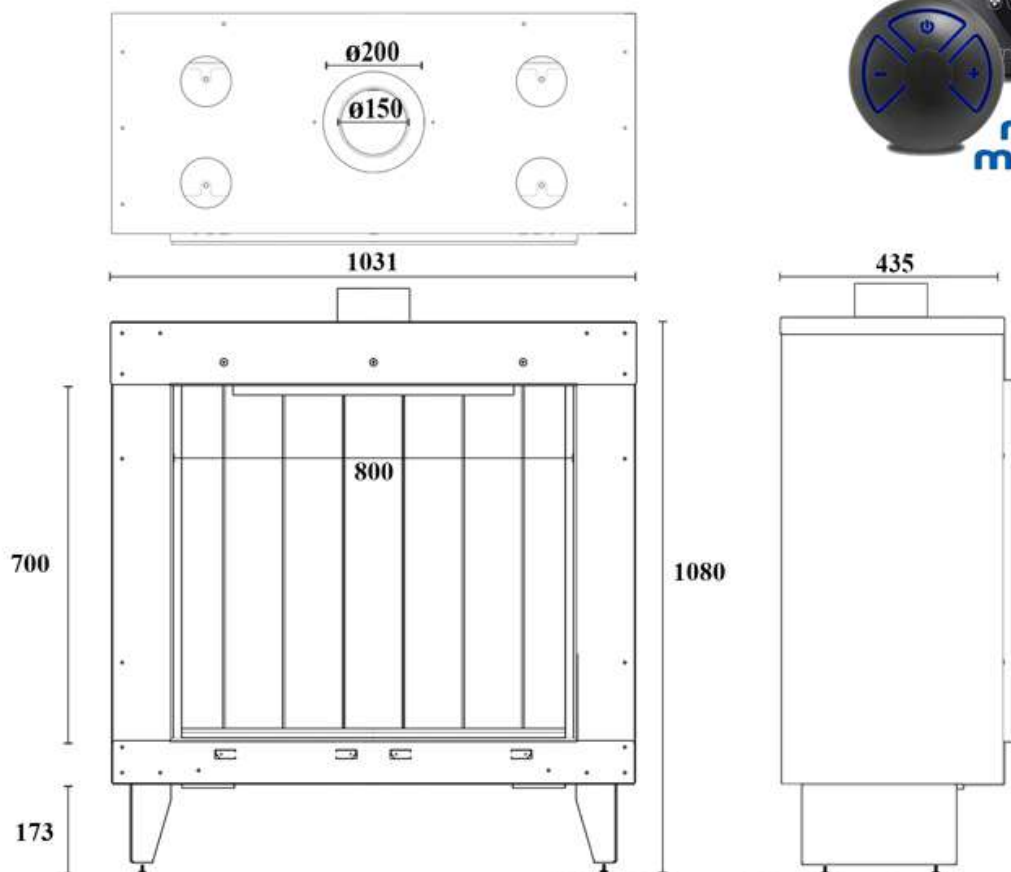

GAS FIREPLACE - Frameless

F.SQ - F 80x70

Dimensions

FLAMME ROUGE

Halat - Highway - Near Chamsine Bakery

www.flammerouge-lb.com E: info@flammerouge-lb.com