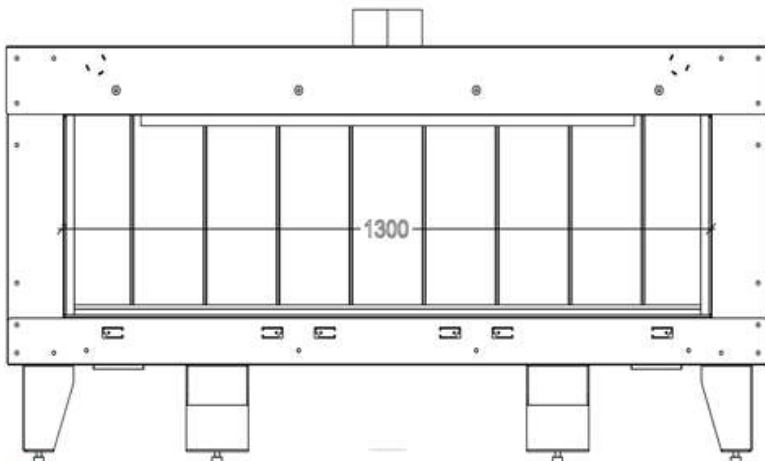

# GAS FIREPLACE - Frameless

F.FH - B130 H40

## ➔➔➔ Dimensions

1545

435

MERTIK MAXITROL system

FLAMME ROUGE

Halat - Highway - Near Chamsine Bakery

www.flammerouge-lb.com E: info@flammerouge-lb.com