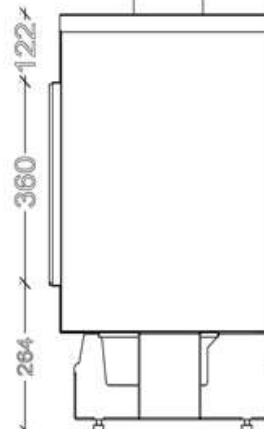

# GAS FIREPLACE - Frameless

F.FH - B130 H40

## ➔➔➔ Dimensions

1545

435

MERTIK MAXITROL system

FLAMME ROUGE

Halat - Highway - Near Chamsine Bakery

www.flammerouge-lb.com E: info@flammerouge-lb.com