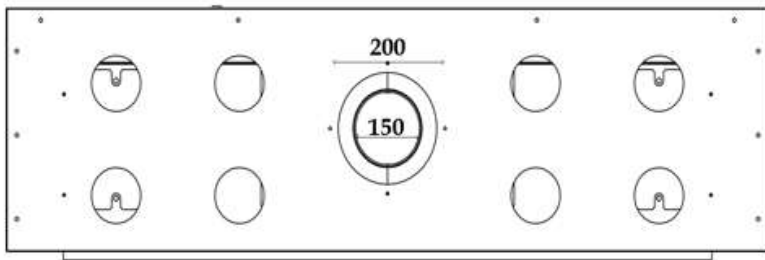

## ➔➔➔ Dimensions

1545

435

MERTIK MAXITROL system

FLAMME ROUGE

Halat - Highway - Near Chamsine Bakery

www.flammerouge-lb.com E: info@flammerouge-lb.com