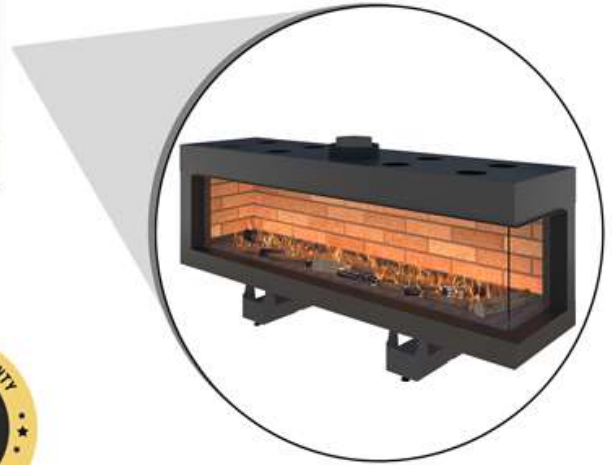

GAS FIREPLACE - Frameless

F.RH -B135

➔ Dimensions

FLAMME ROUGE

Halat - Highway - Near Chamsine Bakery

www.flammerouge-lb.com E: info@flammerouge-lb.com