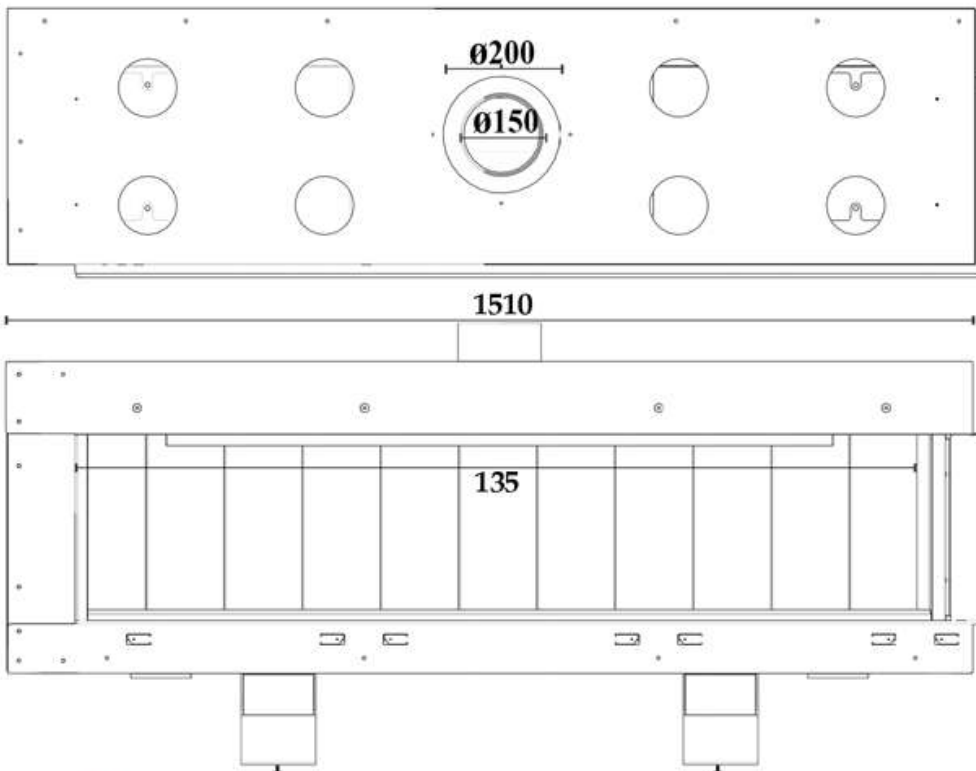

GAS FIREPLACE - Frameless

F.RH -B135

➔ Dimensions

FLAMME ROUGE

Halat - Highway - Near Chamsine Bakery

www.flammerouge-lb.com E: info@flammerouge-lb.com