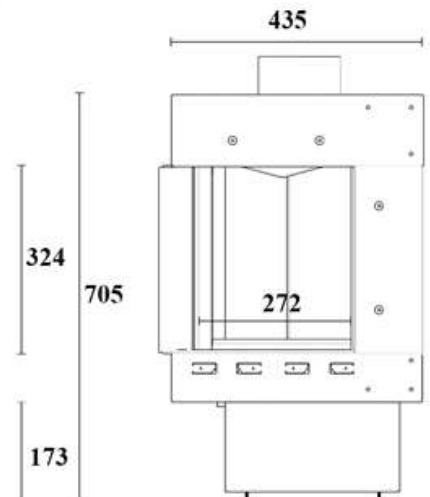

GAS FIREPLACE - Frameless

F.RH -B135

➔ Dimensions

FLAMME ROUGE

Halat - Highway - Near Chamsine Bakery

www.flammerouge-lb.com E: info@flammerouge-lb.com