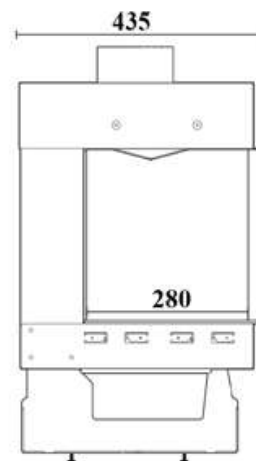

GAS FIREPLACE - Frameless

F.3V-A110

➔➔➔ Dimensions

MERTIK MAXITROL system

FLAMME ROUGE

Halat - Highway - Near Chamsine Bakery

www.flammerouge-lb.com E: info@flammerouge-lb.com