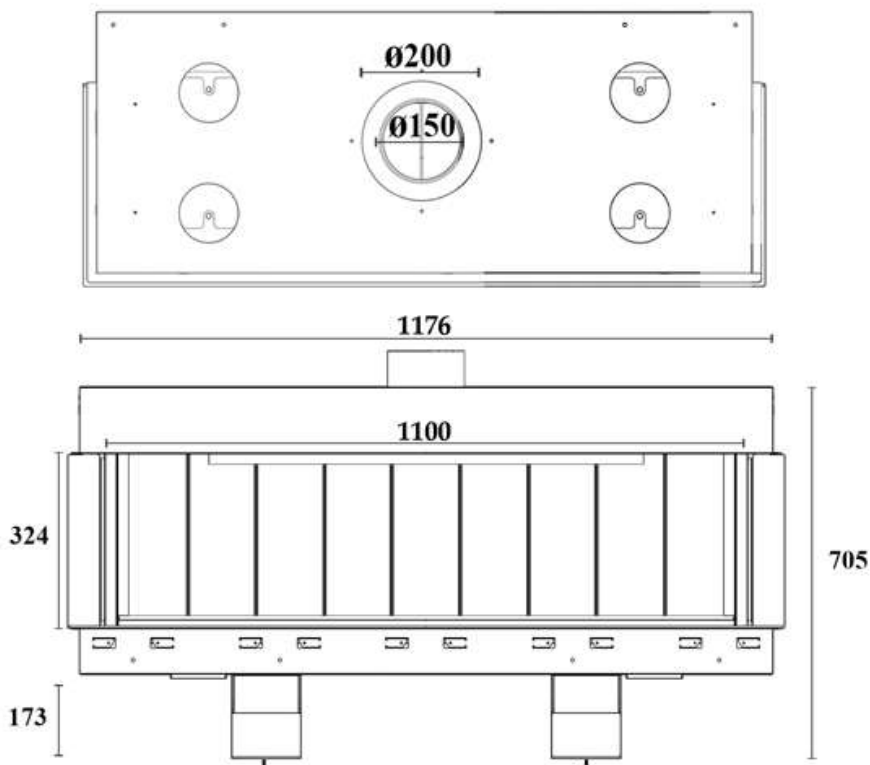

GAS FIREPLACE - Frameless

F.3V-A110

➔➔➔ Dimensions

MERTIK MAXITROL system

FLAMME ROUGE

Halat - Highway - Near Chamsine Bakery

www.flammerouge-lb.com E: info@flammerouge-lb.com