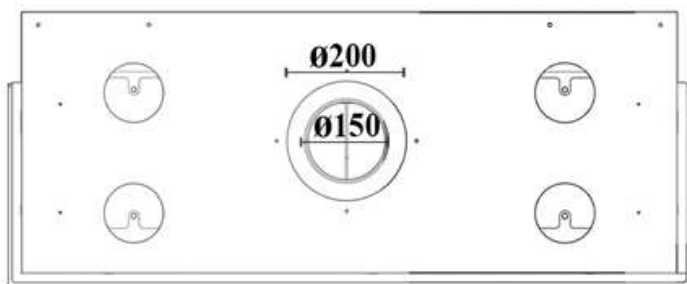

GAS FIREPLACE - Frameless

F.3V - B130

➔➔➔ Dimensions

FLAMME ROUGE

Halat - Highway - Near Chamsine Bakery

www.flammerouge-lb.com E: info@flammerouge-lb.com