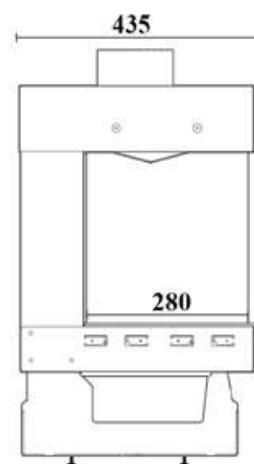

GAS FIREPLACE - Frameless

F.3V - B130

➔➔➔ Dimensions

FLAMME ROUGE

Halat - Highway - Near Chamsine Bakery

www.flammerouge-lb.com E: info@flammerouge-lb.com