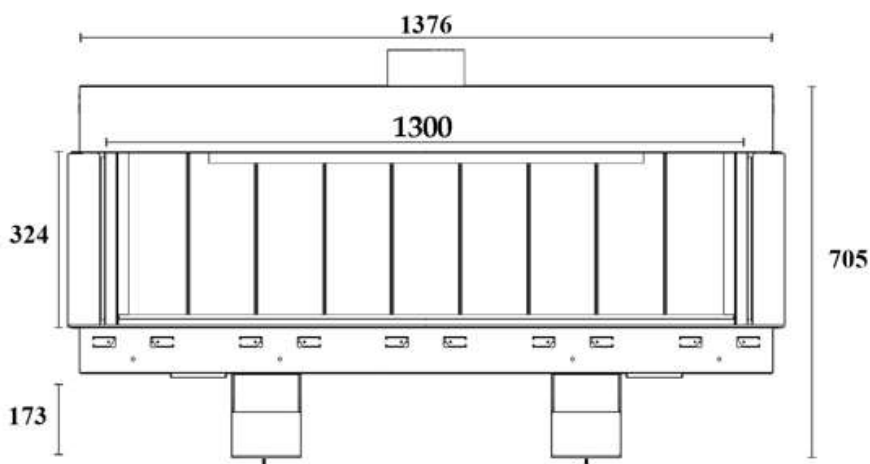

GAS FIREPLACE - Frameless

F.3V - B130

➔➔➔ Dimensions

FLAMME ROUGE

Halat - Highway - Near Chamsine Bakery

www.flammerouge-lb.com E: info@flammerouge-lb.com