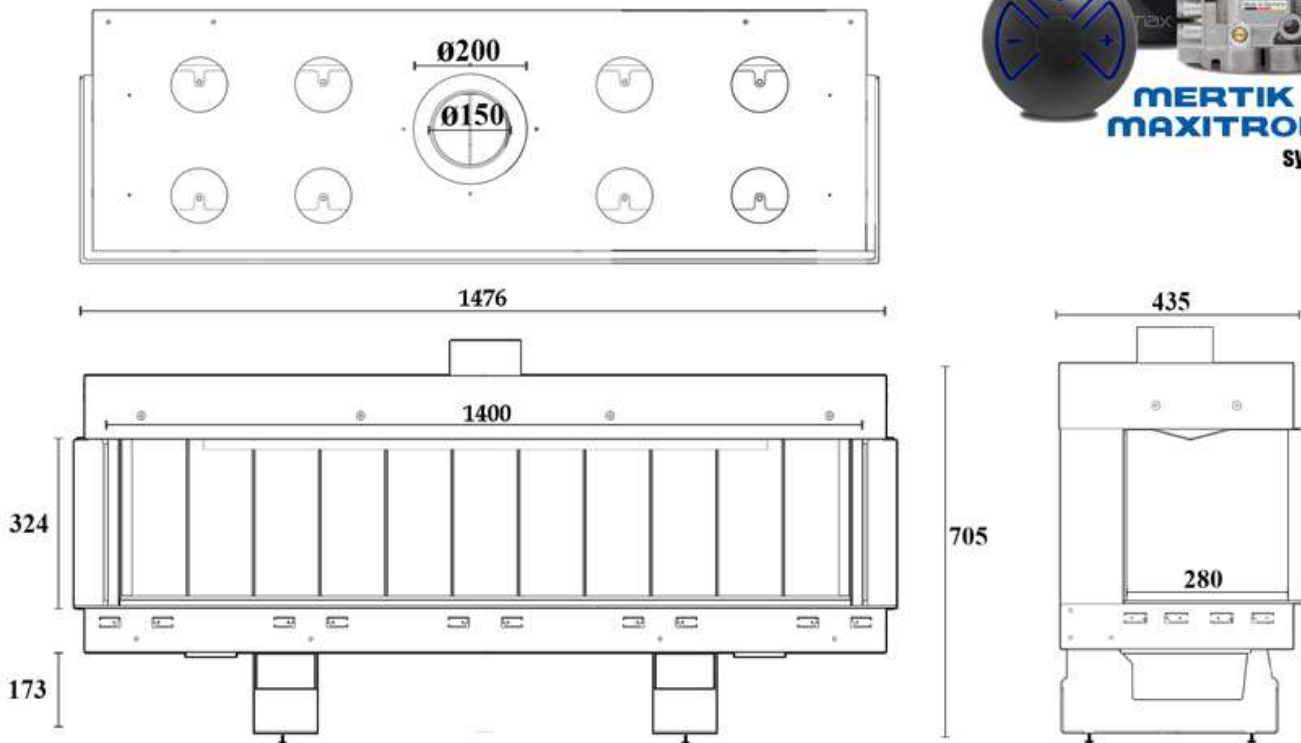

GAS FIREPLACE - Frameless

F.3V-B140

➔➔➔ Dimensions

FLAMME ROUGE

Halat - Highway - Near Chamsine Bakery

www.flammerouge-lb.com E: info@flammerouge-lb.com