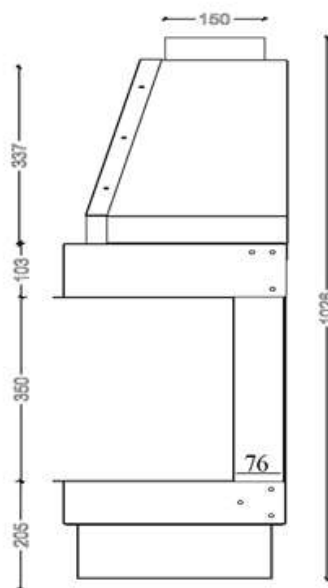

OPEN FIREBOX - GAS

OP.G - 80 3V

➔➔ Option: Double Burner

➔➔ Dimensions

MERTIK MAXITROL system

FLAMME ROUGE

Halat - Highway - Near Chamsine Bakery

www.flammerouge-lb.com E: info@flammerouge-lb.com