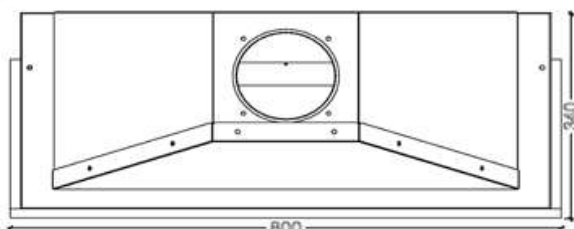

OPEN FIREBOX - GAS

OP.G - 80 3V

➔➔ Option: Double Burner

➔➔ Dimensions

MERTIK MAXITROL system

FLAMME ROUGE

Halat - Highway - Near Chamsine Bakery

www.flammerouge-lb.com E: info@flammerouge-lb.com