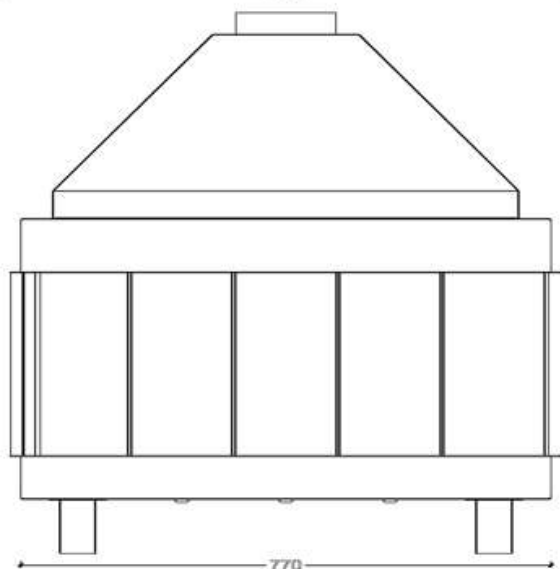

OPEN FIREBOX - GAS

OP.G - 80 3V

➔➔ Option: Double Burner

➔➔ Dimensions

MERTIK MAXITROL system

FLAMME ROUGE

Halat - Highway - Near Chamsine Bakery

www.flammerouge-lb.com E: info@flammerouge-lb.com