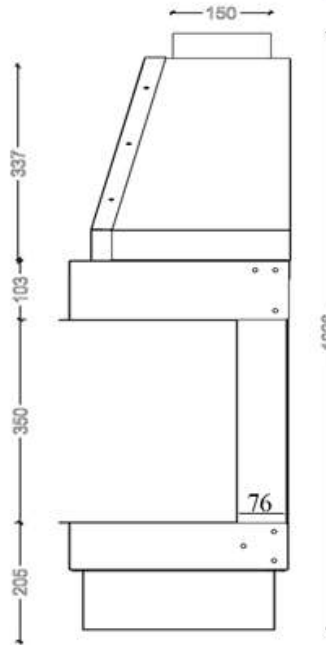

OPEN FIREBOX - GAS

OP.G - 100 3V

- ➔ Option: Double Burner
- ➔ Dimensions

FLAMME ROUGE

Halat - Highway - Near Chamsine Bakery

www.flammerouge-lb.com E: info@flammerouge-lb.com