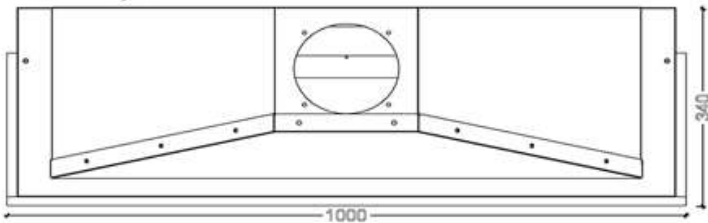

OPEN FIREBOX - GAS

OP.G - 100 3V

- ➔ Option: Double Burner
- ➔ Dimensions

FLAMME ROUGE

Halat - Highway - Near Chamsine Bakery

www.flammerouge-lb.com E: info@flammerouge-lb.com