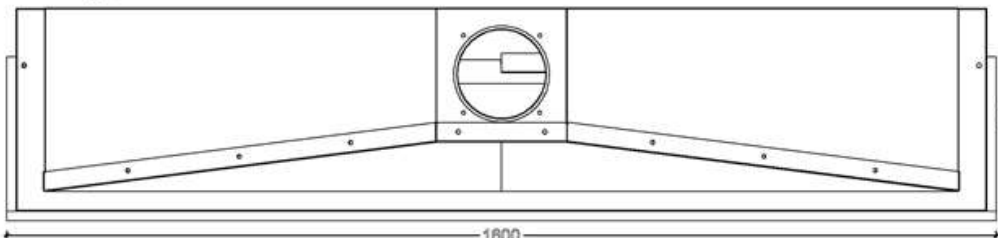

OPEN FIREBOX - GAS

OP.G -160 3V

**MERTIK
MAXITROL**
system

- ➔ Option: Double Burner
- ➔ **Dimensions**

FLAMME ROUGE

Halat - Highway - Near Chamsine Bakery

www.flammerouge-lb.com E: info@flammerouge-lb.com