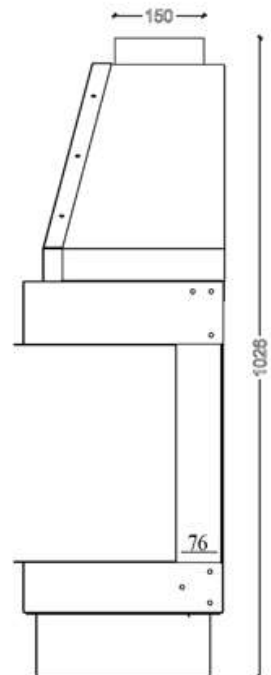

OPEN FIREBOX - GAS

OP.G -160 3V

**MERTIK
MAXITROL**
system

- ➔ Option: Double Burner
- ➔ **Dimensions**

FLAMME ROUGE

Halat - Highway - Near Chamsine Bakery

www.flammerouge-lb.com E: info@flammerouge-lb.com