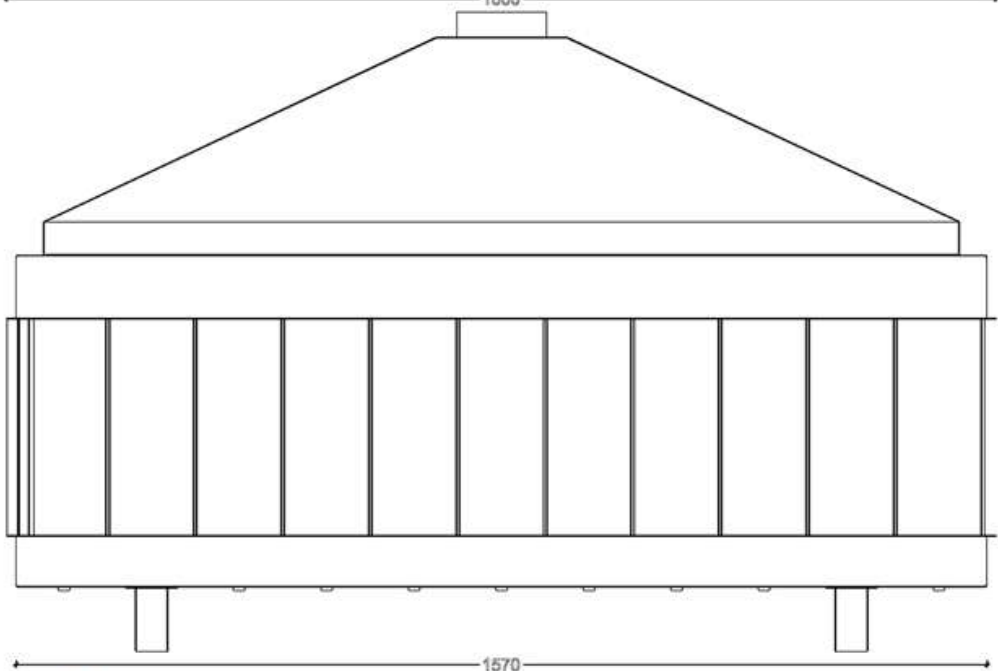

OPEN FIREBOX - GAS

OP.G -160 3V

**MERTIK
MAXITROL**
system

- ➔ Option: Double Burner
- ➔ **Dimensions**

FLAMME ROUGE

Halat - Highway - Near Chamsine Bakery

www.flammerouge-lb.com E: info@flammerouge-lb.com