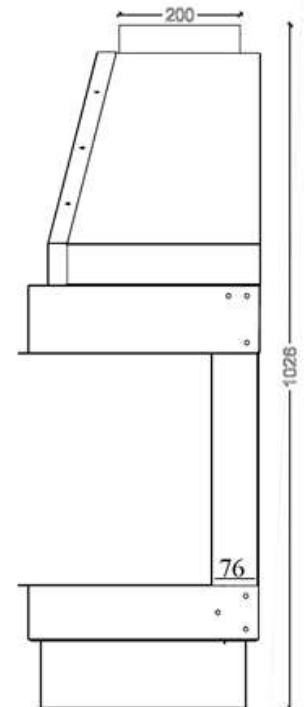

OPEN FIREBOX - GAS

OP.G -180 3V

•➔ Option: Double Burner

•➔ **Dimensions**

FLAMME ROUGE

Halat - Highway - Near Chamsine Bakery

www.flammerouge-lb.com E: info@flammerouge-lb.com