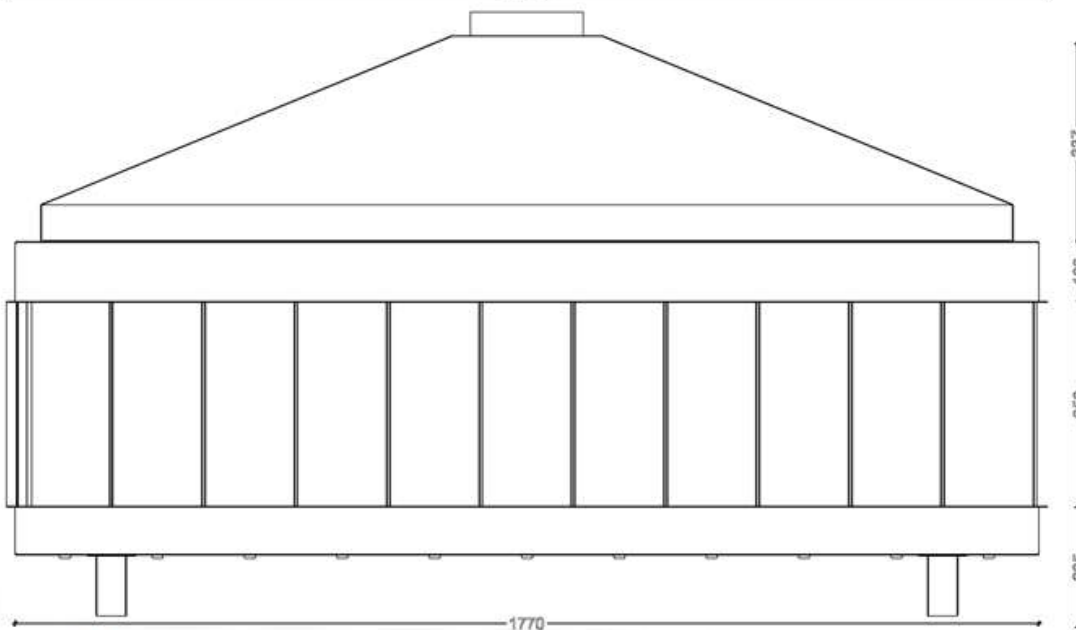

OPEN FIREBOX - GAS

OP.G -180 3V

•➔ Option: Double Burner

•➔ **Dimensions**

FLAMME ROUGE

Halat - Highway - Near Chamsine Bakery

www.flammerouge-lb.com E: info@flammerouge-lb.com