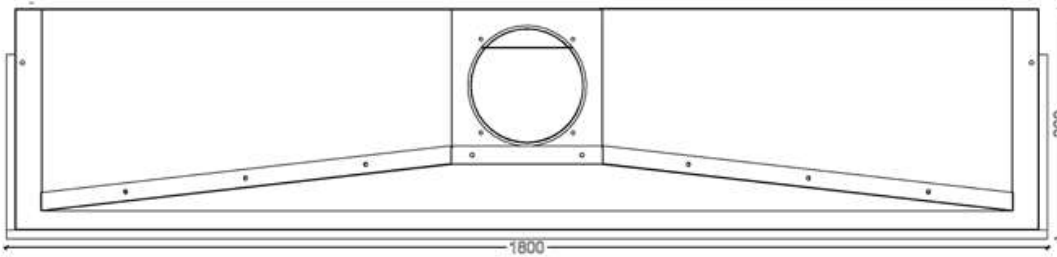

OPEN FIREBOX - GAS

OP.G -180 3V

•➔ Option: Double Burner

•➔ **Dimensions**

FLAMME ROUGE

Halat - Highway - Near Chamsine Bakery

www.flammerouge-lb.com E: info@flammerouge-lb.com