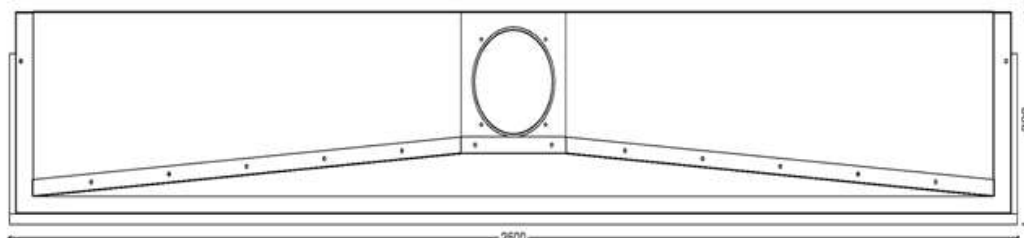

OPEN FIREBOX - GAS

OP.G - 250 3V

••➔ Option: Double Burner

••➔ Dimensions

FLAMME ROUGE

Halat - Highway - Near Chamsine Bakery

www.flammerouge-lb.com E: info@flammerouge-lb.com