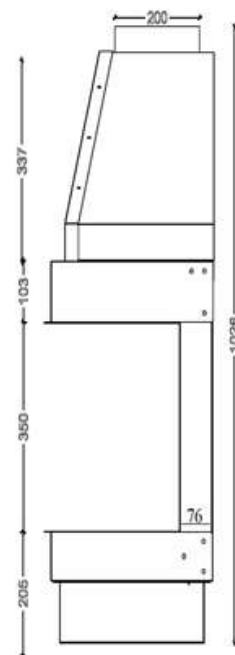

OPEN FIREBOX - GAS

OP.G - 250 3V

••➔ Option: Double Burner

••➔ Dimensions

FLAMME ROUGE

Halat - Highway - Near Chamsine Bakery

www.flammerouge-lb.com E: info@flammerouge-lb.com