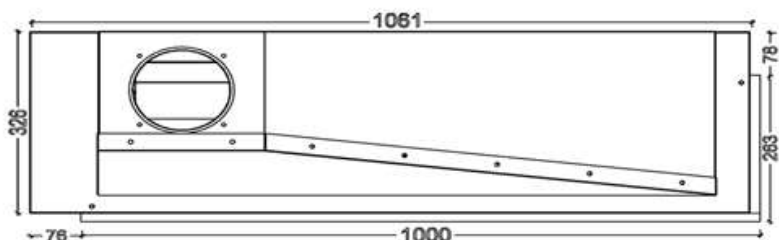

GAS FIREPLACE - Frameless

OP.G -R 100

➔ Option: Double Burner

➔ Dimensions

FLAMME ROUGE

Halat - Highway - Near Chamsine Bakery

www.flammerouge-lb.com E: info@flammerouge-lb.com