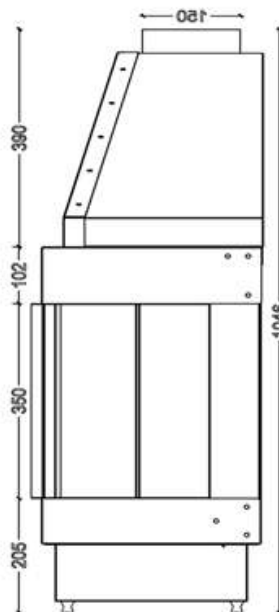

GAS FIREPLACE - Frameless

OP.G -R 100

➔ Option: Double Burner

➔ Dimensions

FLAMME ROUGE

Halat - Highway - Near Chamsine Bakery

www.flammerouge-lb.com E: info@flammerouge-lb.com