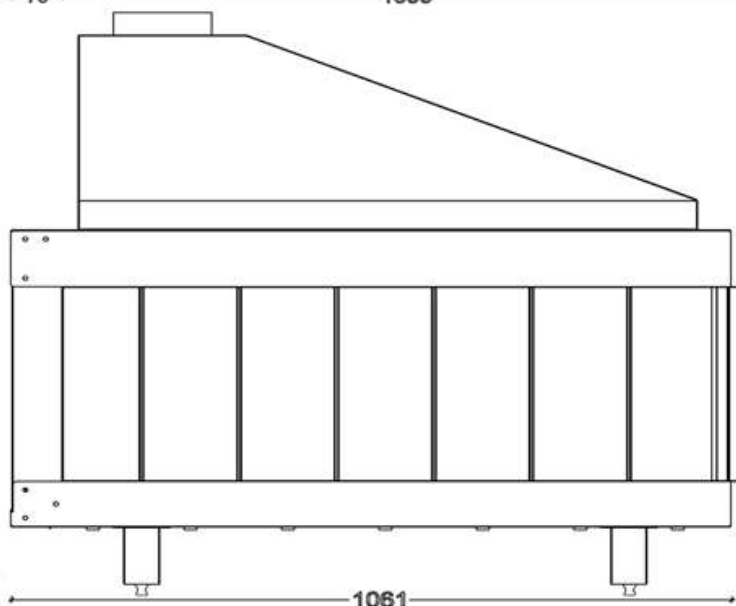

GAS FIREPLACE - Frameless

OP.G -R 100

➔ Option: Double Burner

➔ Dimensions

FLAMME ROUGE

Halat - Highway - Near Chamsine Bakery

www.flammerouge-lb.com E: info@flammerouge-lb.com