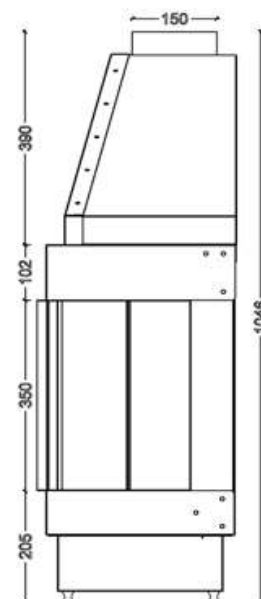

GAS FIREPLACE - Frameless

OP.G -R 120

➔ Option: Double Burner

➔ Dimensions

FLAMME ROUGE

Halat - Highway - Near Chamsine Bakery

www.flammerouge-lb.com E: info@flammerouge-lb.com