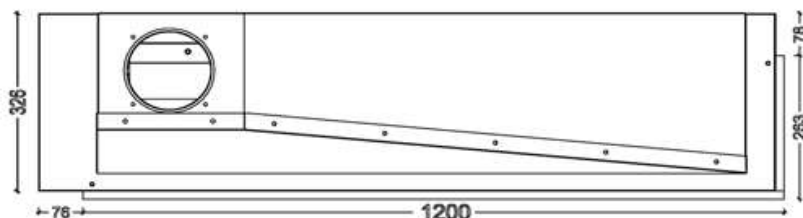

GAS FIREPLACE - Frameless

OP.G -R 120

➔ Option: Double Burner

➔ Dimensions

FLAMME ROUGE

Halat - Highway - Near Chamsine Bakery

www.flammerouge-lb.com E: info@flammerouge-lb.com