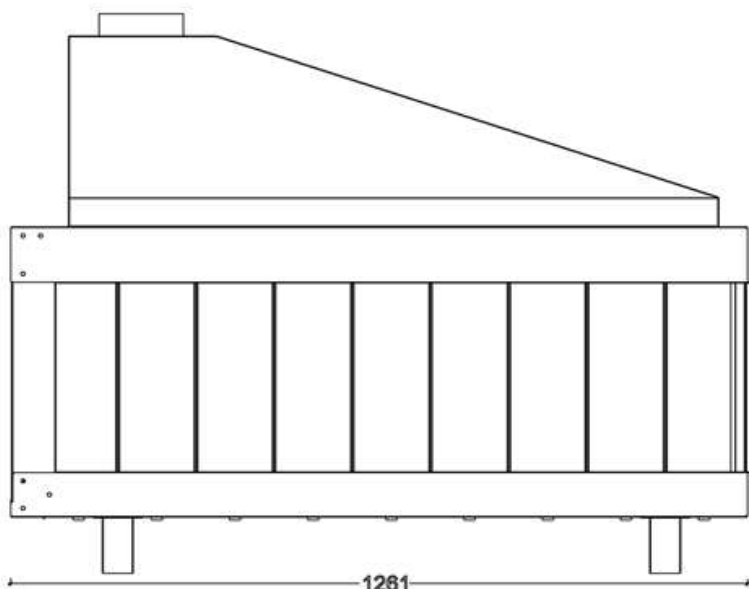

GAS FIREPLACE - Frameless

OP.G -R 120

➔ Option: Double Burner

➔ Dimensions

FLAMME ROUGE

Halat - Highway - Near Chamsine Bakery

www.flammerouge-lb.com E: info@flammerouge-lb.com