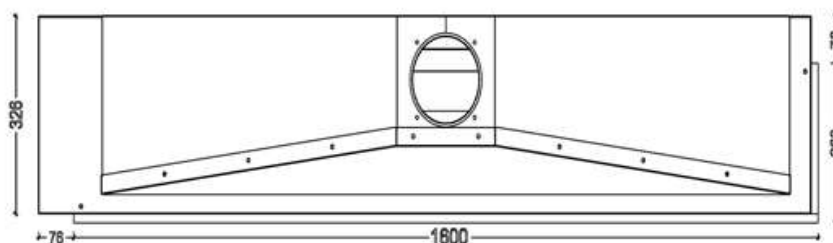

# GAS FIREPLACE - Frameless

OP.G -R 160

➔ Option: Double Burner

➔ Dimensions

**FLAMME ROUGE**

Halat - Highway - Near Chamsine Bakery

www.flammerouge-lb.com E: info@flammerouge-lb.com