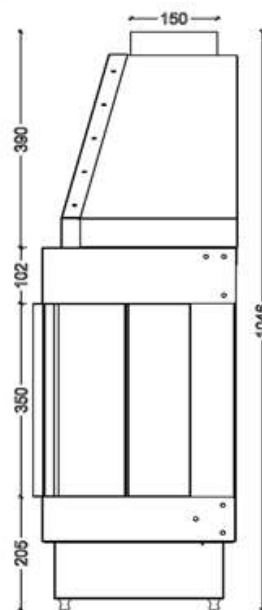

# GAS FIREPLACE - Frameless

OP.G -R 160

➔ Option: Double Burner

➔ Dimensions

**FLAMME ROUGE**

Halat - Highway - Near Chamsine Bakery

www.flammerouge-lb.com E: info@flammerouge-lb.com