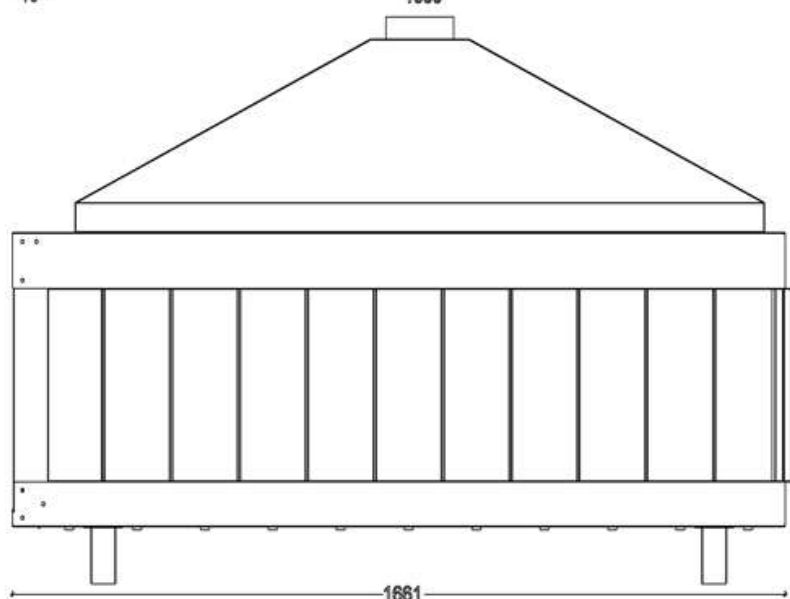

# GAS FIREPLACE - Frameless

OP.G -R 160

➔ Option: Double Burner

➔ Dimensions

**FLAMME ROUGE**

Halat - Highway - Near Chamsine Bakery

www.flammerouge-lb.com E: info@flammerouge-lb.com