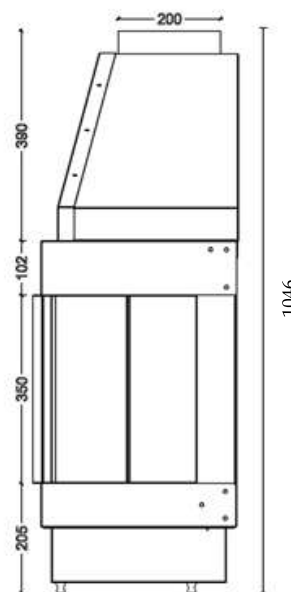

GAS FIREPLACE - Frameless

OP.G -R 180

Option: Double Burner

Dimensions

FLAMME ROUGE

Halat - Highway - Near Chamsine Bakery

www.flammerouge-lb.com E: info@flammerouge-lb.com