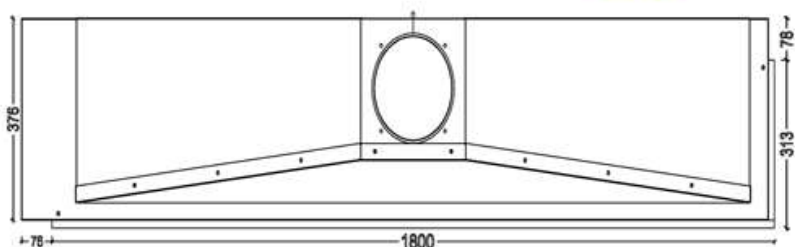

GAS FIREPLACE - Frameless

OP.G -R 180

Option: Double Burner

Dimensions

FLAMME ROUGE

Halat - Highway - Near Chamsine Bakery

www.flammerouge-lb.com E: info@flammerouge-lb.com