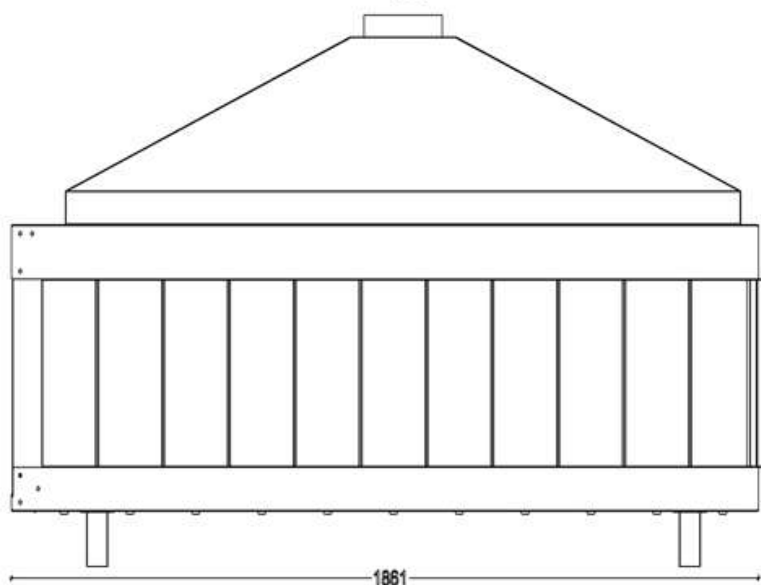

GAS FIREPLACE - Frameless

OP.G -R 180

Option: Double Burner

Dimensions

FLAMME ROUGE

Halat - Highway - Near Chamsine Bakery

www.flammerouge-lb.com E: info@flammerouge-lb.com