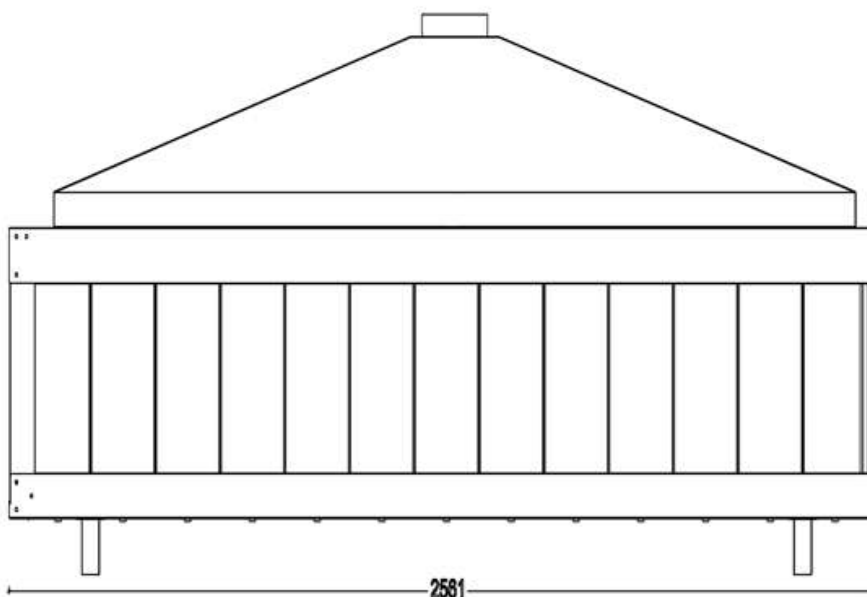

# GAS FIREPLACE - Frameless

OP.G -R 250

→ Option: Double Burner

→ Dimensions

**FLAMME ROUGE**

Halat - Highway - Near Chamsine Bakery

www.flammerouge-lb.com E: info@flammerouge-lb.com