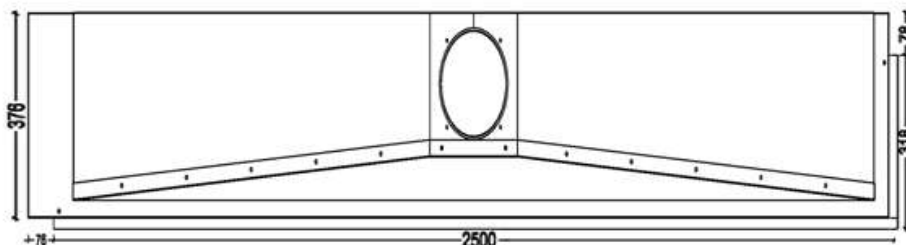

# GAS FIREPLACE - Frameless

OP.G -R 250

→ Option: Double Burner

→ Dimensions

**FLAMME ROUGE**

Halat - Highway - Near Chamsine Bakery

www.flammerouge-lb.com E: info@flammerouge-lb.com