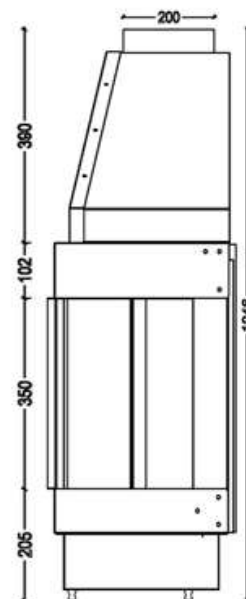

# GAS FIREPLACE - Frameless

OP.G -R 250

→ Option: Double Burner

→ Dimensions

**FLAMME ROUGE**

Halat - Highway - Near Chamsine Bakery

www.flammerouge-lb.com E: info@flammerouge-lb.com