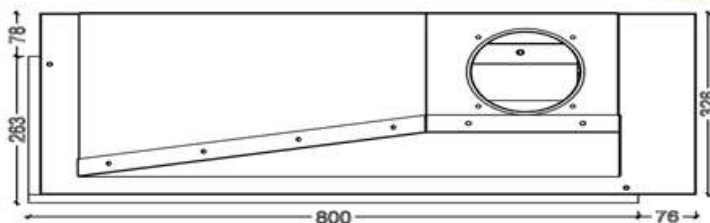

GAS FIREPLACE - Frameless

OP.G -L 80

➔ Option: Double Burner

➔ Dimensions

FLAMME ROUGE

Halat - Highway - Near Chamsine Bakery

www.flammerouge-lb.com E: info@flammerouge-lb.com