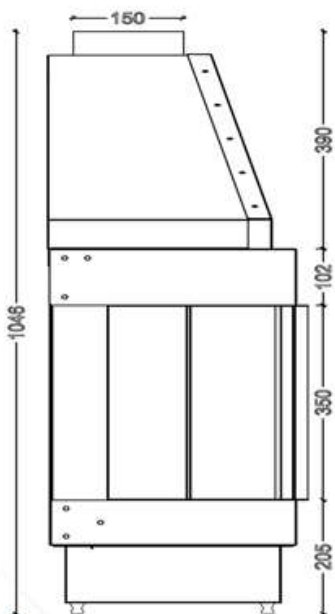

GAS FIREPLACE - Frameless

OP.G -L 80

➔ Option: Double Burner

➔ Dimensions

FLAMME ROUGE

Halat - Highway - Near Chamsine Bakery

www.flammerouge-lb.com E: info@flammerouge-lb.com