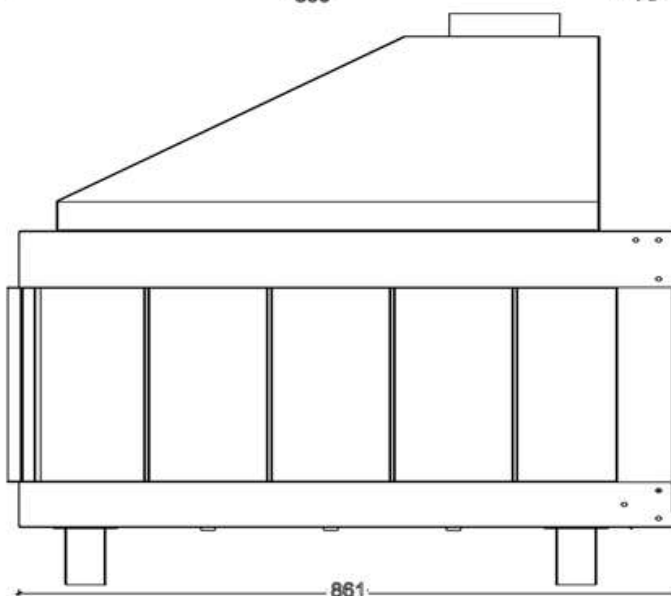

GAS FIREPLACE - Frameless

OP.G -L 80

➔ Option: Double Burner

➔ Dimensions

FLAMME ROUGE

Halat - Highway - Near Chamsine Bakery

www.flammerouge-lb.com E: info@flammerouge-lb.com