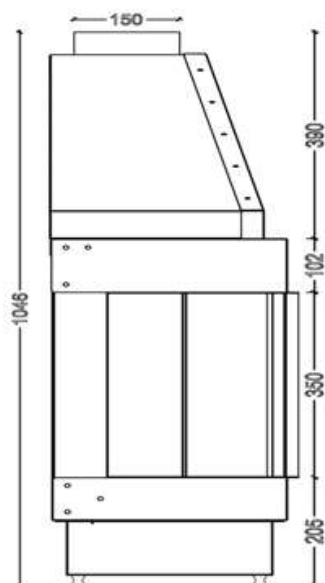

GAS FIREPLACE - Frameless

OP.G -L120

➔ Option: Double Burner

➔ Dimensions

FLAMME ROUGE

Halat - Highway - Near Chamsine Bakery

www.flammerouge-lb.com E: info@flammerouge-lb.com