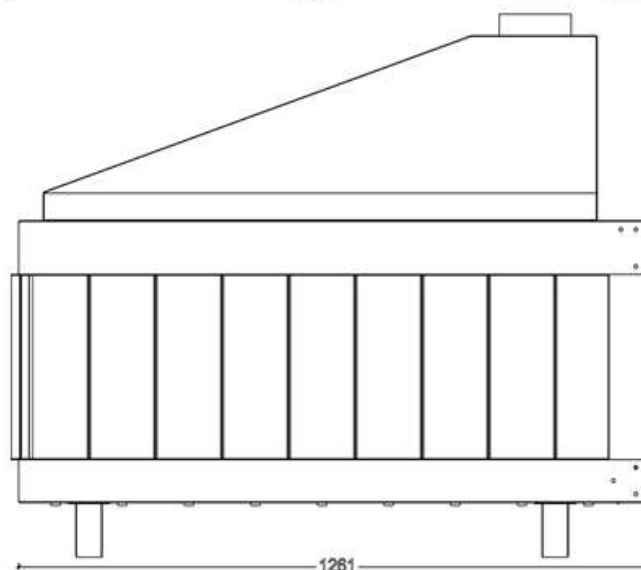

GAS FIREPLACE - Frameless

OP.G -L120

➔ Option: Double Burner

➔ Dimensions

FLAMME ROUGE

Halat - Highway - Near Chamsine Bakery

www.flammerouge-lb.com E: info@flammerouge-lb.com