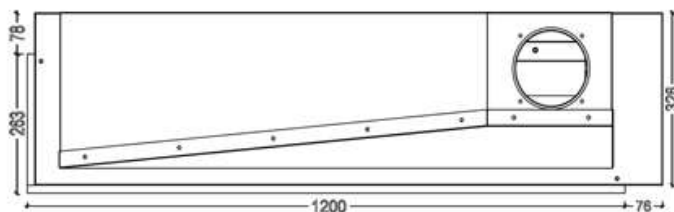

GAS FIREPLACE - Frameless

OP.G -L120

➔ Option: Double Burner

➔ Dimensions

FLAMME ROUGE

Halat - Highway - Near Chamsine Bakery

www.flammerouge-lb.com E: info@flammerouge-lb.com