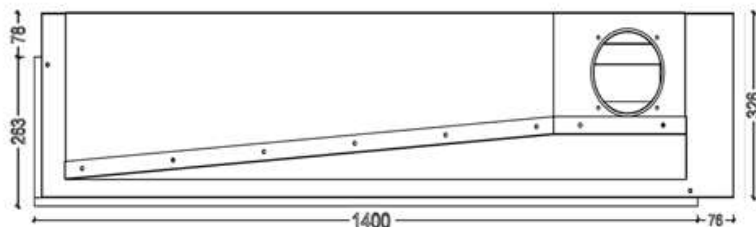

# GAS FIREPLACE - Frameless

OP.G -L140

➔ Option: Double Burner

➔ Dimensions

**FLAMME ROUGE**

Halat - Highway - Near Chamsine Bakery

www.flammerouge-lb.com E: info@flammerouge-lb.com