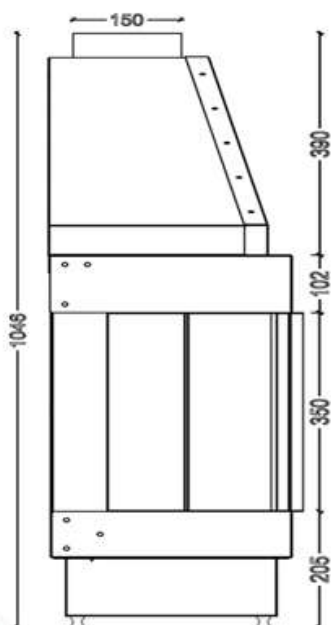

# GAS FIREPLACE - Frameless

OP.G -L140

➔ Option: Double Burner

➔ Dimensions

**FLAMME ROUGE**

Halat - Highway - Near Chamsine Bakery

www.flammerouge-lb.com E: info@flammerouge-lb.com