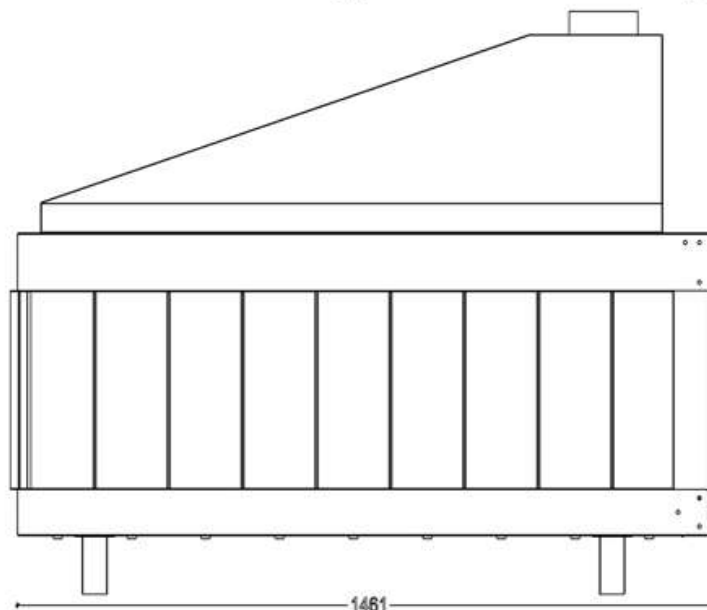

# GAS FIREPLACE - Frameless

OP.G -L140

➔ Option: Double Burner

➔ Dimensions

**FLAMME ROUGE**

Halat - Highway - Near Chamsine Bakery

www.flammerouge-lb.com E: info@flammerouge-lb.com