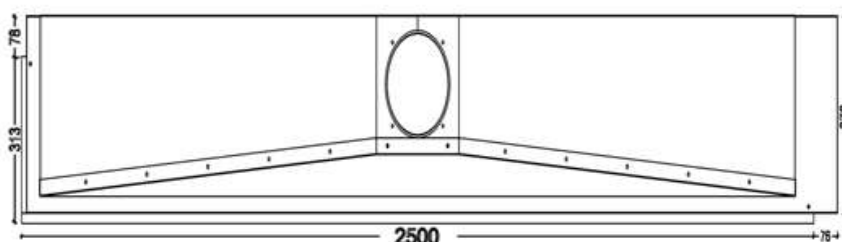

GAS FIREPLACE - Frameless

OP.G - L 250

➡➡ Option: Double Burner

➡➡ Dimensions

FLAMME ROUGE

Halat - Highway - Near Chamsine Bakery

www.flammerouge-lb.com E: info@flammerouge-lb.com