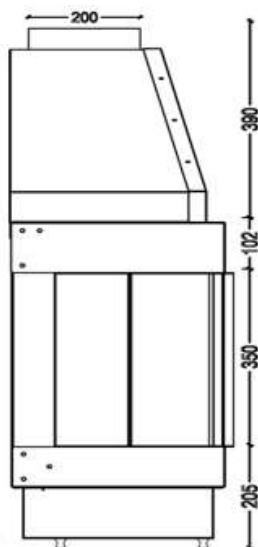

GAS FIREPLACE - Frameless

OP.G - L 250

➡➡ Option: Double Burner

➡➡ Dimensions

FLAMME ROUGE

Halat - Highway - Near Chamsine Bakery

www.flammerouge-lb.com E: info@flammerouge-lb.com