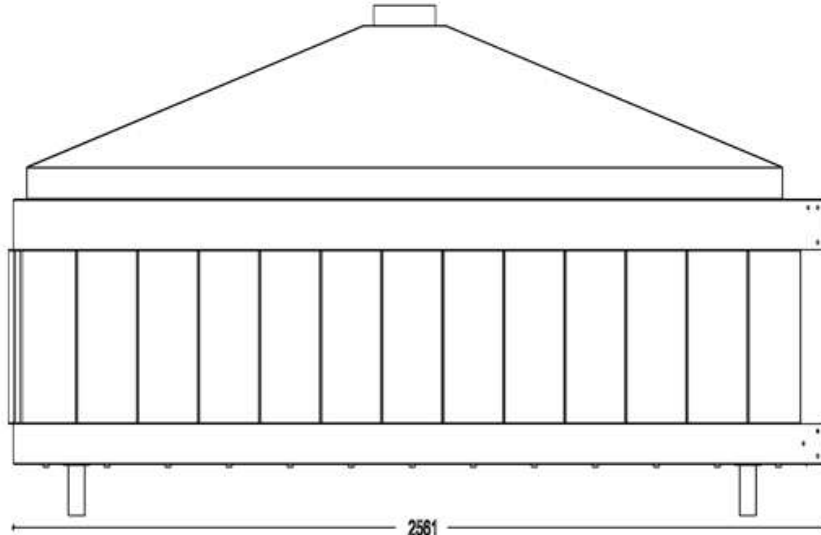

GAS FIREPLACE - Frameless

OP.G - L 250

➡➡ Option: Double Burner

➡➡ Dimensions

FLAMME ROUGE

Halat - Highway - Near Chamsine Bakery

www.flammerouge-lb.com E: info@flammerouge-lb.com