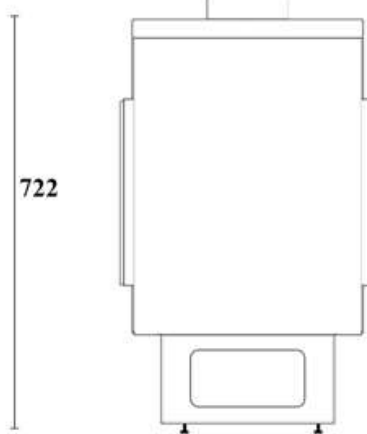

→ Dimensions

1593

MAXITROL system

FLAMME ROUGE

— www.flammerouge-lb.com —