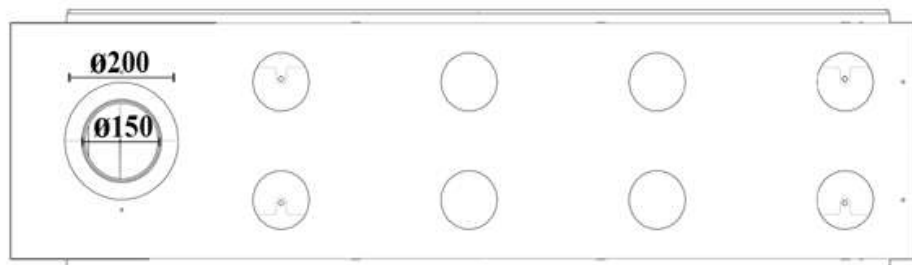

→ Dimensions

1593

MAXITROL system

FLAMME ROUGE

— www.flammerouge-lb.com —