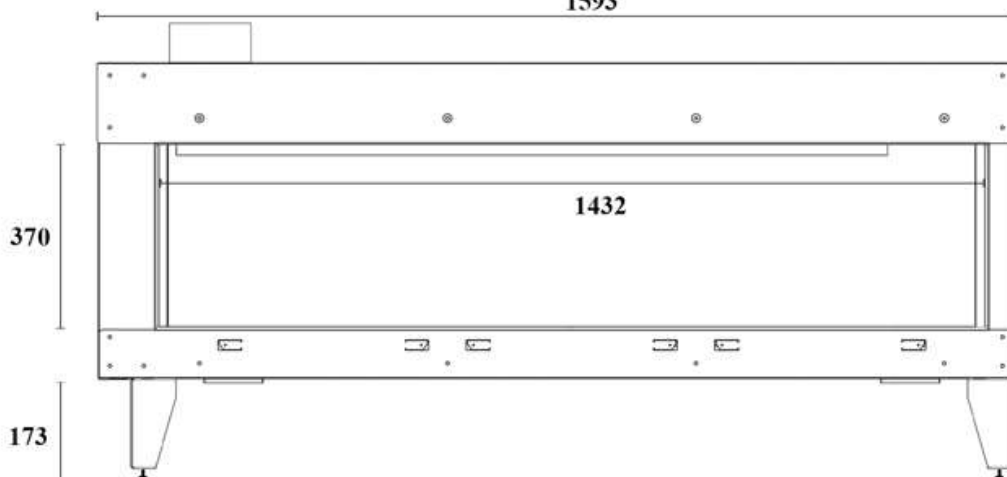

→ Dimensions

1593

MAXITROL system

FLAMME ROUGE

— www.flammerouge-lb.com —