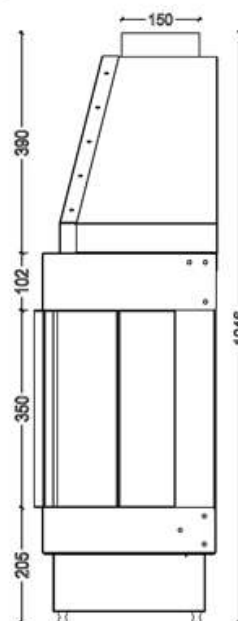

# GAS FIREPLACE - Frameless

OP.G -R 140

➔ Option: Double Burner

➔ Dimensions

**FLAMME ROUGE**

Halat - Highway - Near Chamsine Bakery

[www.flammerouge-lb.com](http://www.flammerouge-lb.com) E: [info@flammerouge-lb.com](mailto:info@flammerouge-lb.com)