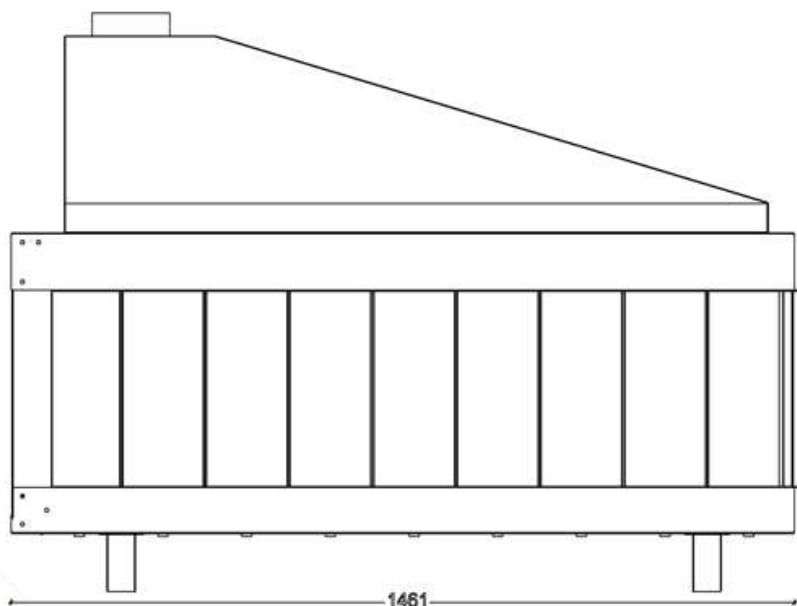

# GAS FIREPLACE - Frameless

OP.G -R 140

➔ Option: Double Burner

➔ Dimensions

**FLAMME ROUGE**

Halat - Highway - Near Chamsine Bakery

[www.flammerouge-lb.com](http://www.flammerouge-lb.com) E: [info@flammerouge-lb.com](mailto:info@flammerouge-lb.com)