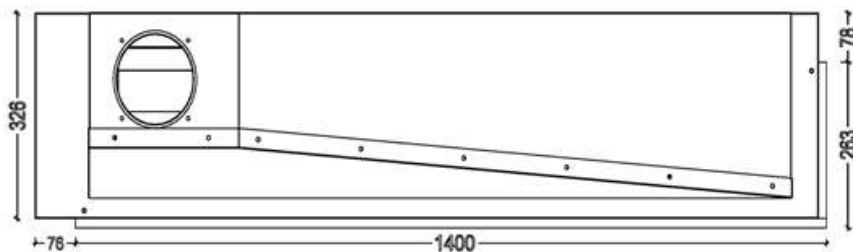

# GAS FIREPLACE - Frameless

OP.G -R 140

➔ Option: Double Burner

➔ Dimensions

**FLAMME ROUGE**

Halat - Highway - Near Chamsine Bakery

[www.flammerouge-lb.com](http://www.flammerouge-lb.com) E: [info@flammerouge-lb.com](mailto:info@flammerouge-lb.com)