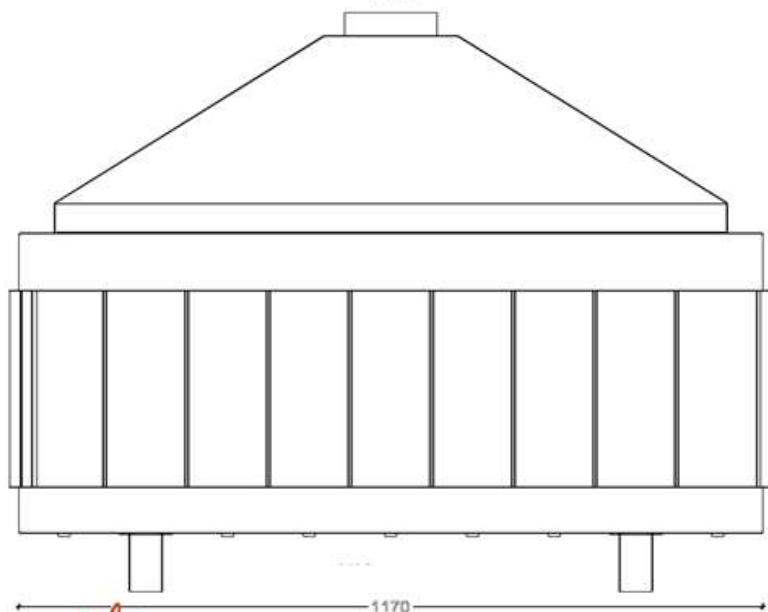

# OPEN FIREBOX - GAS

OP.G - 120 3V

- ➔ Option: Double Burner
- ➔ Dimensions

FLAMME ROUGE

— www.flammerouge-lb.com —