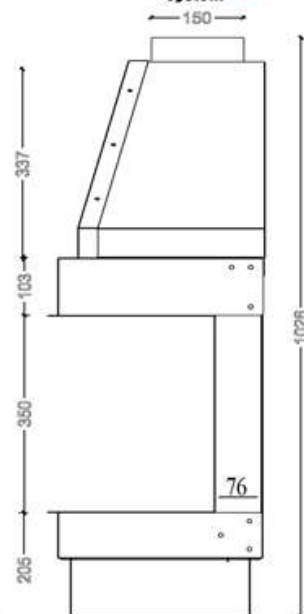

# OPEN FIREBOX - GAS

OP.G - 120 3V

- ➔ Option: Double Burner
- ➔ Dimensions

FLAMME ROUGE

— www.flammerouge-lb.com —