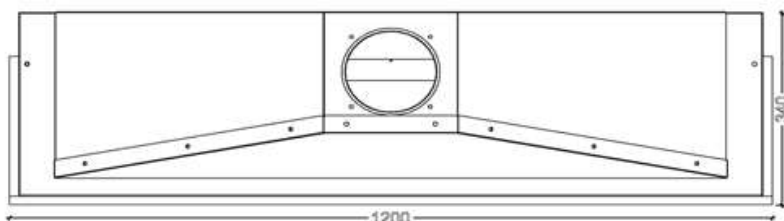

# OPEN FIREBOX - GAS

OP.G - 120 3V

- ➔ Option: Double Burner
- ➔ Dimensions

FLAMME ROUGE

— www.flammerouge-lb.com —