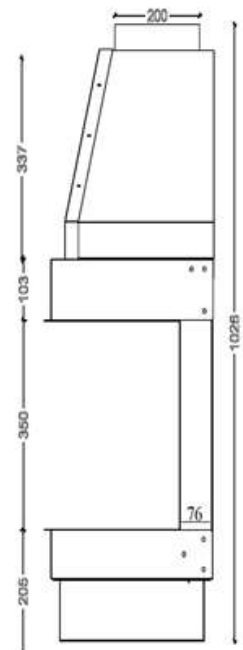

OPEN FIREBOX - GAS

OP.G - 200 3V

•➔ Option: Double Burner

•➔ Dimensions

FLAMME ROUGE

— www.flammerouge-lb.com —