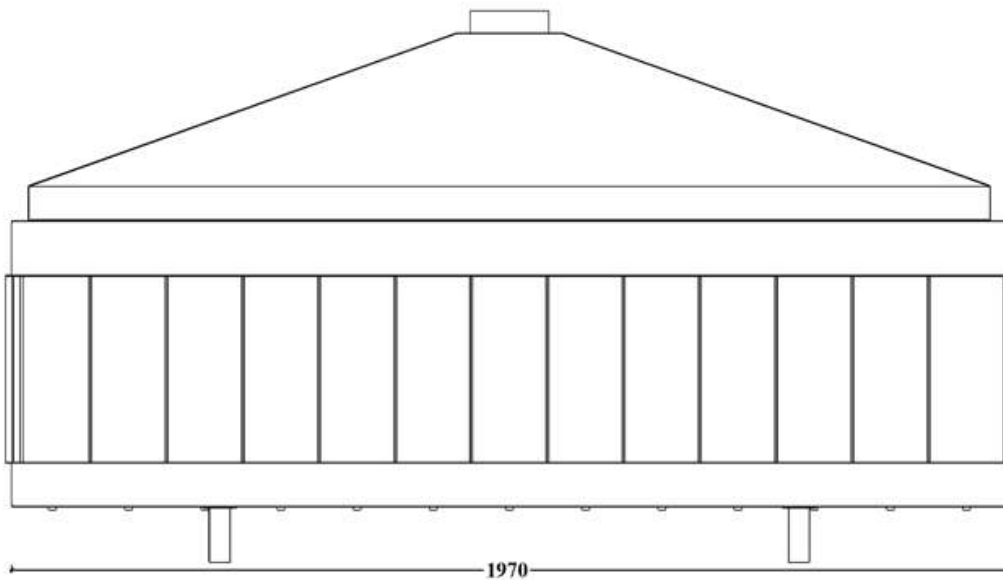

OPEN FIREBOX - GAS

OP.G - 200 3V

•➔ Option: Double Burner

•➔ Dimensions

FLAMME ROUGE

— www.flammerouge-lb.com —