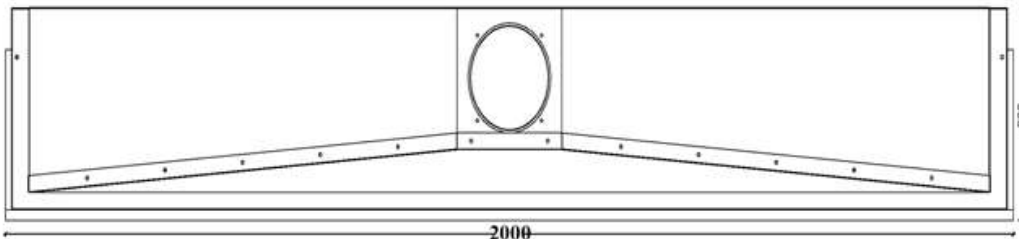

OPEN FIREBOX - GAS

OP.G - 200 3V

•➔ Option: Double Burner

•➔ Dimensions

FLAMME ROUGE

— www.flammerouge-lb.com —