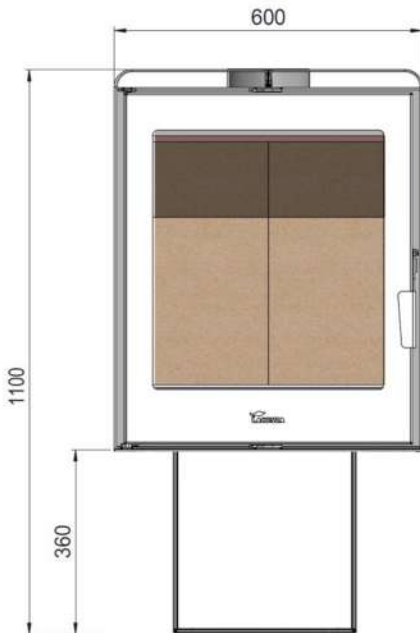

STEEL

Atlantic 611

LACUNZA

Natural comfort

ecoDESIGN Ready!

Efficiency	Emissions	Emissions	Emissions	Particles	Heat output range	Nominal HO	Flue socket	Weight	Firewood	Heating vol.	Heating area
82 %	0,07 %	136 mg	57 mg	26 mg	7,5-14,5 kW	11 kW	Ø 150 mm	103 kg	50 cm	267 m ³	107 m ²

External Firebox **600 x 1100 x 400 mm**
530 x 470 x 280 mm
 Width x Height x Depth

- Steel wood stove.
- Printed glass.
- Firebox material: Vermiculite.
- Cast iron grate.
- **Double Combustion system with independent control.**
- Two controls for combustion.