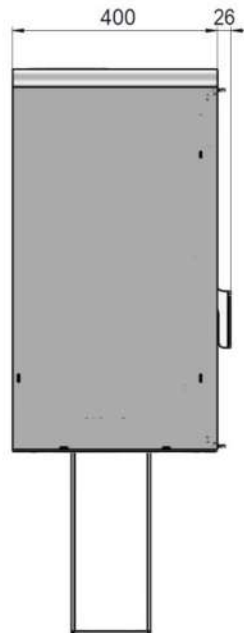

STEEL

Atlantic 611

LACUNZA

Natural comfort

ecoDESIGN Ready!

Efficiency	Emissions	Emissions	Emissions	Particles	Heat output range	Nominal HO	Flue socket	Weight	Firewood	Heating vol.	Heating area
82 %	0,07 %	136 mg	57 mg	26 mg	7,5-14,5 kW	11 kW	Ø 150 mm	103 kg	50 cm	267 m ³	107 m ²

External Firebox **600 x 1100 x 400 mm**
530 x 470 x 280 mm
 Width x Height x Depth

- Steel wood stove.
- Printed glass.
- Firebox material: Vermiculite.
- Cast iron grate.
- **Double Combustion system with independent control.**
- Two controls for combustion.