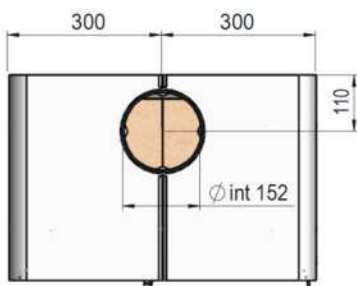

STEEL

Atlantic 611

LACUNZA

Natural comfort

ecoDESIGN Ready!

Efficiency	Emissions	Emissions	Emissions	Particles	Heat output range	Nominal HO	Flue socket	Weight	Firewood	Heating vol.	Heating area
82 %	0,07 %	136 mg	57 mg	26 mg	7,5-14,5 kW	11 kW	Ø 150 mm	103 kg	50 cm	267 m ³	107 m ²

External Firebox **600 x 1100 x 400 mm**
530 x 470 x 280 mm
 Width x Height x Depth

- Steel wood stove.
- Printed glass.
- Firebox material: Vermiculite.
- Cast iron grate.
- **Double Combustion system with independent control.**
- Two controls for combustion.