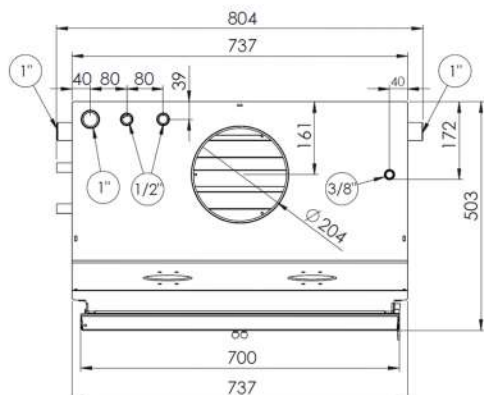

WOOD BOILER FIREPLACE

Sarria 20

LACUNZA

Natural comfort

ecodesign Ready!

Efficiency	CO Emissions	NOx Emissions	OGC Emissions	Particles	Max. HO	Water HO	Nominal HO	Flue socket	Weight	Firewood	Heating vol.	Heating area
81 %	0,07 %	117 mg	55 mg	35 mg	26 kW	20,5 kW	21 kW	Ø 200 mm	220 kg	60 cm	578 m ³	231 m ²

External	740 x 1075 x 510 mm
Firebox	660 x 330 x 460 mm
	Width x Height x Depth

- Boiler fireplace of 70 cm width.
- 3 versions / powers available.
- Cast iron door and base.
- Steel back boiler of 5 mm.
- Version: Firebox with refractory cladding (Plus) + back boiler with external insulation.