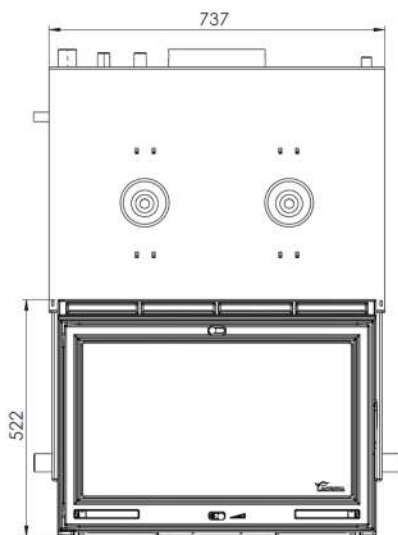

WOOD BOILER FIREPLACE

Sarria 20

LACUNZA

Natural comfort

ecodesign Ready!

Efficiency	CO Emissions	NOx Emissions	OGC Emissions	Particles	Max. HO	Water HO	Nominal HO	Flue socket	Weight	Firewood	Heating vol.	Heating area
81 %	0,07 %	117 mg	55 mg	35 mg	26 kW	20,5 kW	21 kW	Ø 200 mm	220 kg	60 cm	578 m ³	231 m ²

External	740 x 1075 x 510 mm
Firebox	660 x 330 x 460 mm
	Width x Height x Depth

- Boiler fireplace of 70 cm width.
- 3 versions / powers available.
- Cast iron door and base.
- Steel back boiler of 5 mm.
- Version: Firebox with refractory cladding (Plus) + back boiler with external insulation.