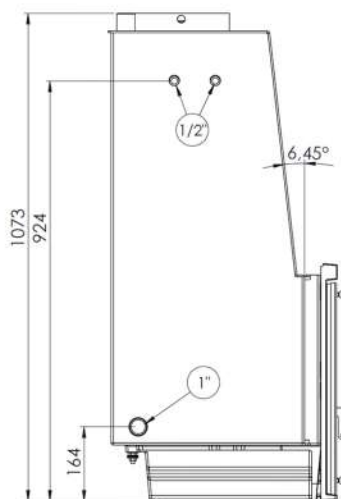

WOOD BOILER FIREPLACE

Sarria 20

LACUNZA

Natural comfort

ecodesign Ready!

Efficiency	CO Emissions	NOx Emissions	OGC Emissions	Particles	Max. HO	Water HO	Nominal HO	Flue socket	Weight	Firewood	Heating vol.	Heating area
81 %	0,07 %	117 mg	55 mg	35 mg	26 kW	20,5 kW	21 kW	Ø 200 mm	220 kg	60 cm	578 m ³	231 m ²

External	740 x 1075 x 510 mm
Firebox	660 x 330 x 460 mm
	Width x Height x Depth

- Boiler fireplace of 70 cm width.
- 3 versions / powers available.
- Cast iron door and base.
- Steel back boiler of 5 mm.
- Version: Firebox with refractory cladding (Plus) + back boiler with external insulation.